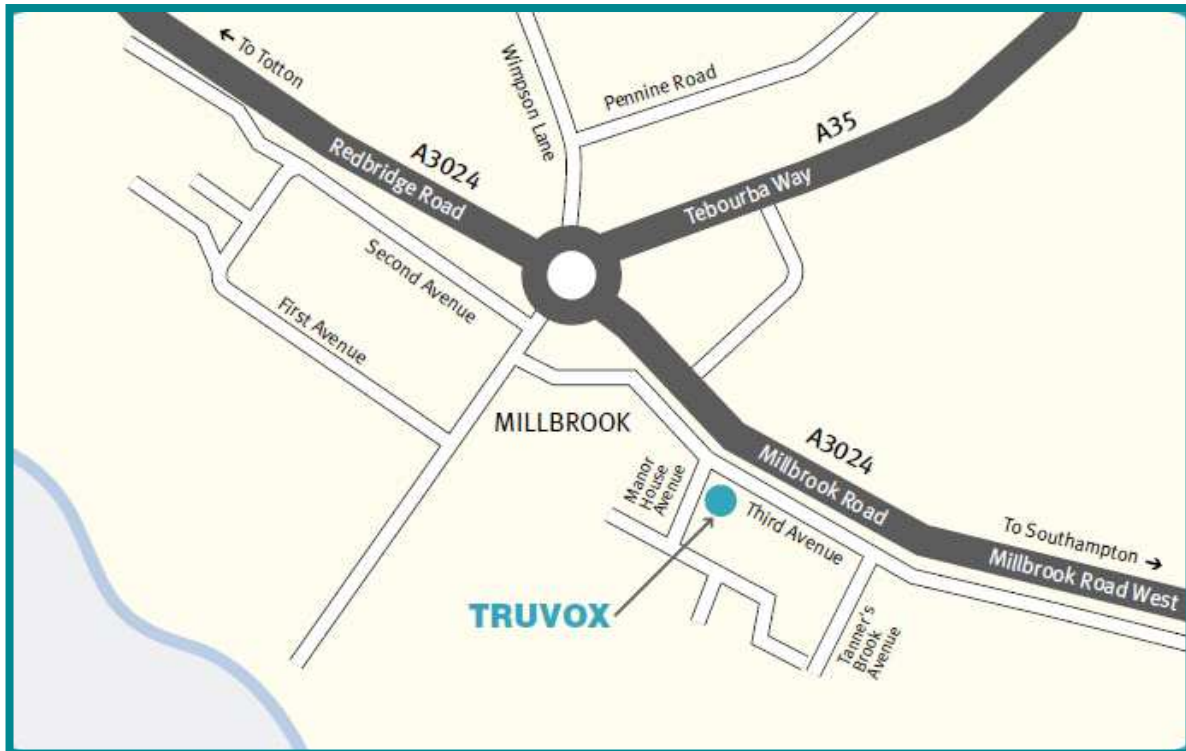

How to find TRUVOX INTERNATIONAL

Truvox International Limited

Third Avenue, Millbrook, Southampton, Hampshire, SO15 0LE

Tel: 023 8070 2200 Fax: 023 8070 5001

Email: truvox@truvox.com Web: www.truvox.com

A Tacony Company