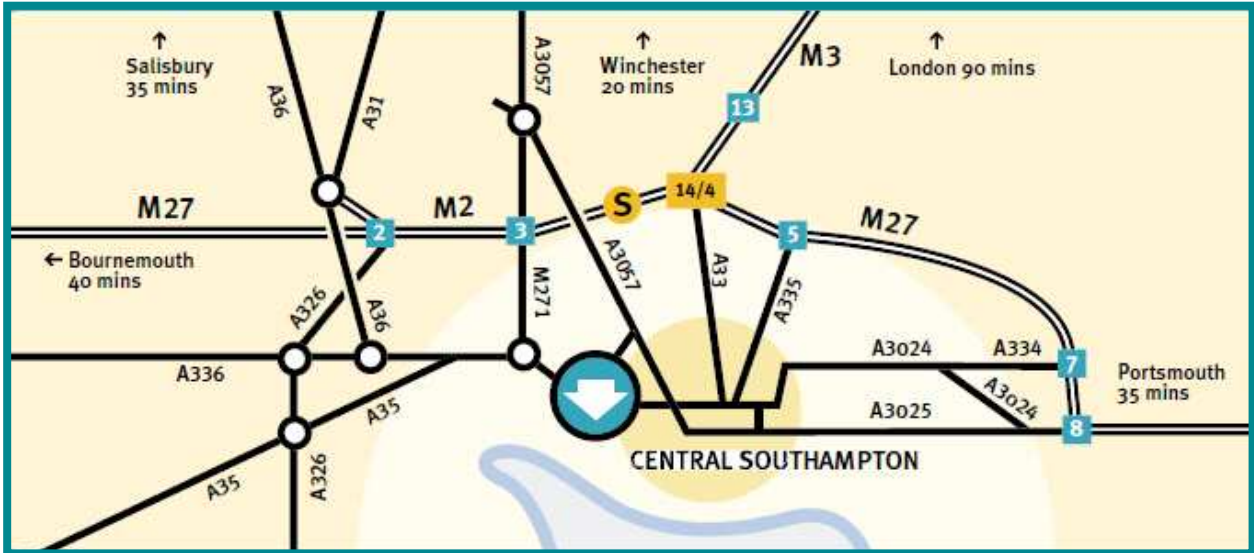

How to find TRUVOX INTERNATIONAL

Truvox International Limited

Third Avenue, Millbrook, Southampton, Hampshire, SO15 0LE

Tel: 023 8070 2200 Fax: 023 8070 5001

Email: truvox@truvox.com Web: www.truvox.com

A Tacony Company