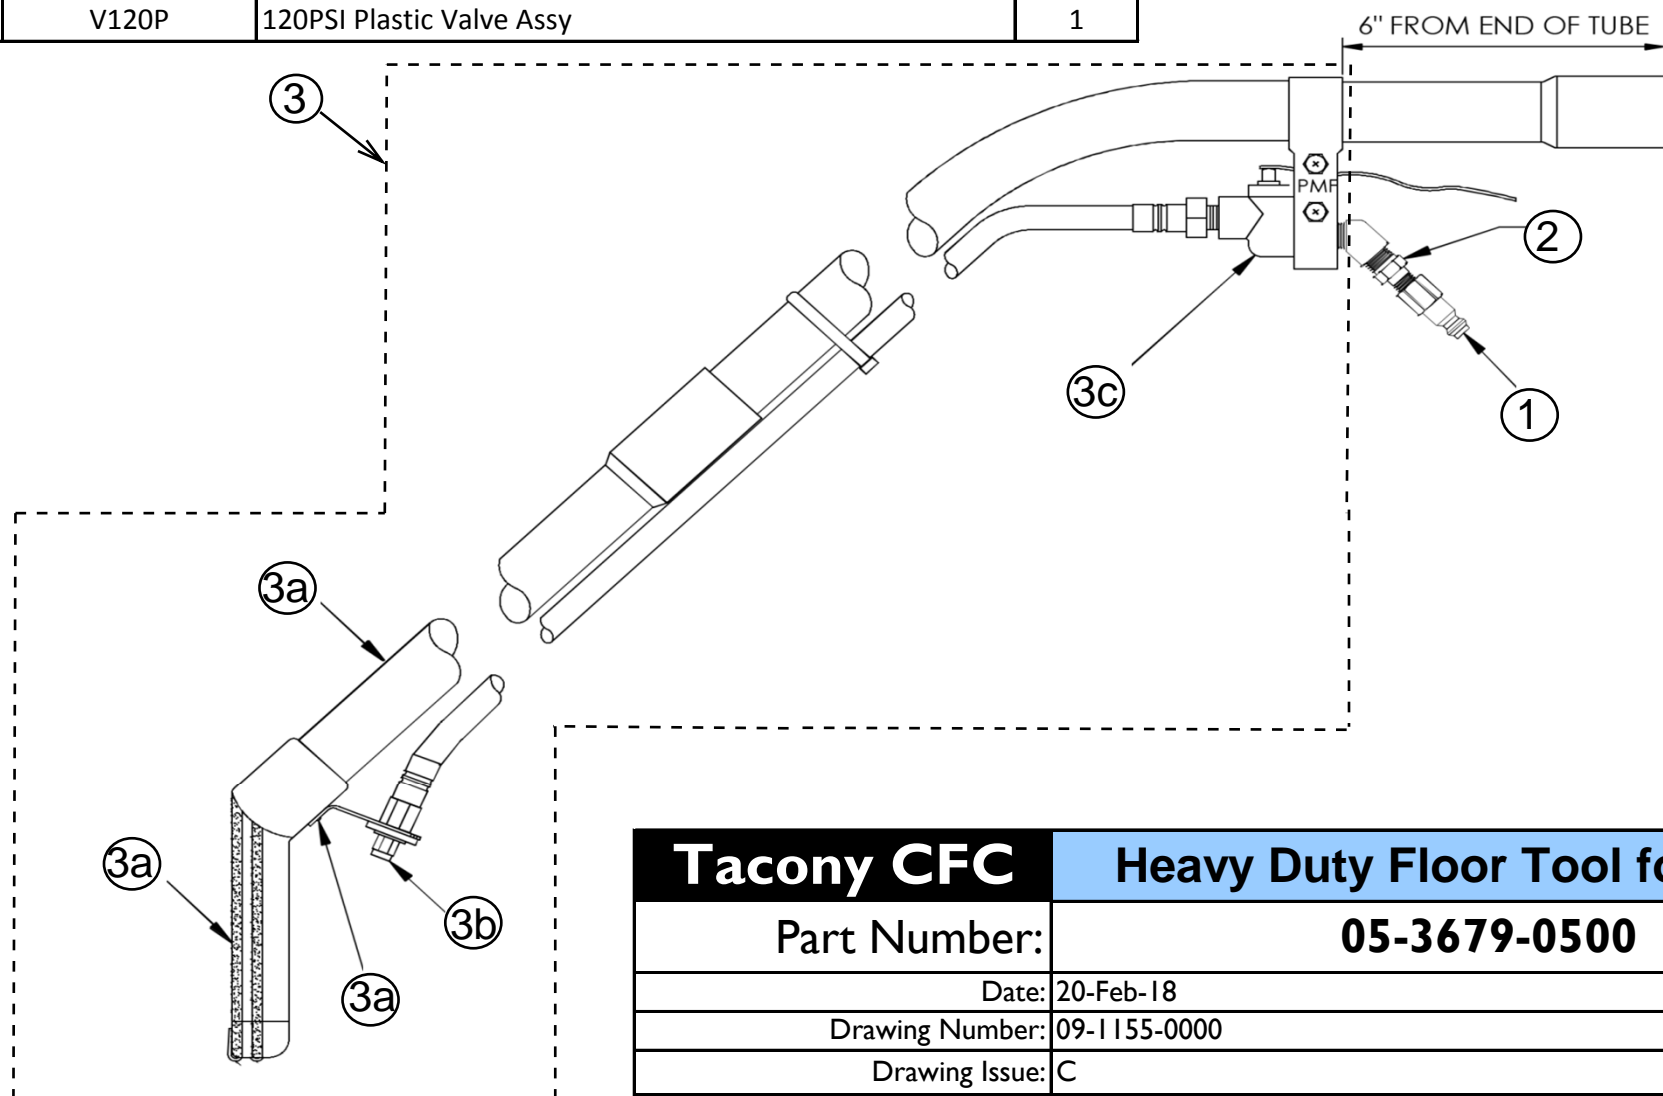

Ref. No.	Part No.	Part Description	Qty
1	02-3447-0000	Male Coupling Connector (Metal version)	1
2	02-4631-0000	Stainless Steel 1/4in Adaptor	1
3	PFX28	Spotter Wand with Valve and Trigger	1
3a	010-0220101	8in Plastic Wand Head with Wand and Clip	1
3b	H50-8002	VEE JET Brass 1/4in	1
3c	V120P	120PSI Plastic Valve Assy	1

Tacony CFC		Heavy Duty Floor Tool for HC250	
Part Number:	05-3679-0500		
Date:	20-Feb-18	Sheet no.	
Drawing Number:	09-1155-0000	1 / 1	
Drawing Issue:	C		
Modified By:	J WYLES	DESCRIPTION OF CHANGE	ECN #
Reference Parts List Issue:	C	-	-