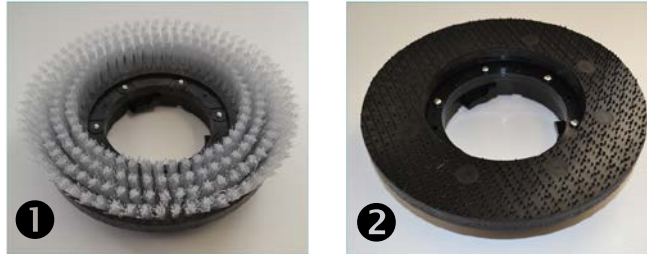

## Orbis Brush Guide

28 cm / 11 inch

	Description	28 cm / 11 inch
1	Polypropylene scrubbing brush	05-4442-0500
2	Standard drive disc	05-4441-0500

38 cm / 15 inch

	Description	38 cm / 15 inch
1	Polypropylene scrubbing brush (Orbis 200 only)	05-4524-0500
2	Polypropylene scrubbing brush (Orbis 400)	05-4675-0500
3	Standard drive disc (Orbis 200)	05-4673-0500
4	Palmyra floor brush	05-4674-0500

### 43 cm / 17 inch

	Description	43 cm / 17 inch
1	Polypropylene scrubbing brush (Orbis 200 only)	05-3431-0500
2	Polypropylene scrubbing brush (Orbis 400 & Orbis Duo)	05-3469-0500
3	Carpet shampoo brush (Orbis 200 & Orbis Duo)	05-3433-0000
4	Bassine polishing brush (wet or dry use)	05-3434-0500
5	Palmyra floor brush	05-3435-0500
6	Standard drive disc (Orbis 200)	05-3436-0500
7	Flexi drive disc (Orbis 400 & Orbis Duo)	05-3437-0500

### 50 cm / 20 inch

	Description	50 cm / 20 inch
1	Polypropylene scrubbing brush	05-4177-0000
2	Standard drive disc	05-4181-0000

Please note this is just a guide. Modify tool selection to suit floor type. Colour of brushes subject to change

#### Truvox International Limited

Unit C (East) Hamilton Business Park, Manaton Way, Botley Road, Hedge End, Southampton, SO30 2JR  
Tel: 023 8070 2200 Fax: 023 8070 6608

Brush type	Palmyra	Bassine	Polypropylene	Tynex	Shampoo brush
<b>Application</b>	Dry use only. General purpose polishing	Light (wet & dry) polishing. Dry at 400 rpm to burnish or spray clean	Wet scrubbing	Heavy duty wet scrubbing	Carpet cleaning
<b>Aggressiveness</b>	Medium stiff	Medium stiff	Medium	Hard	Soft
FLOOR TYPE					
Linoleum	✓	✓	✓	-	-
Vinyl	✓	✓	✓	✓	-
Resilient (Pirelli)	✓	✓	✓	-	-
Polyolefin	✓	✓	-	-	-
Parquet	✓	✓	-	-	-
Ceramic tiles	-	-	✓	✓	-
Anti-slip tiles	-	-	✓	-	-
Stone carpet	-	-	✓	-	-
Terracotta	-	-	✓	✓	-
Terrazzo	✓	✓	✓	-	-
Concrete Tiles	✓	✓	✓	✓	-
Marble	✓	✓	✓	-	-
Granite	✓	✓	✓	-	-
Epoxy floor	✓	✓	✓	-	-
Concrete	-	-	✓	✓	-
Carpet	-	-	-	-	✓