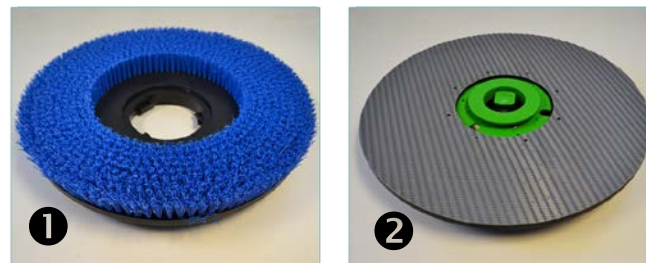

50 cm / 20 inch

	Description	50 cm / 20 inch
1	Polypropylene scrubbing brush	05-4177-0000
2	Standard drive disc	05-4181-0000

Please note this is just a guide. Modify tool selection to suit floor type. Colour of brushes subject to change

Truvox International Limited

Unit C (East) Hamilton Business Park, Manaton Way, Botley Road, Hedge End, Southampton, SO30 2JR
Tel: 023 8070 2200 Fax: 023 8070 6608