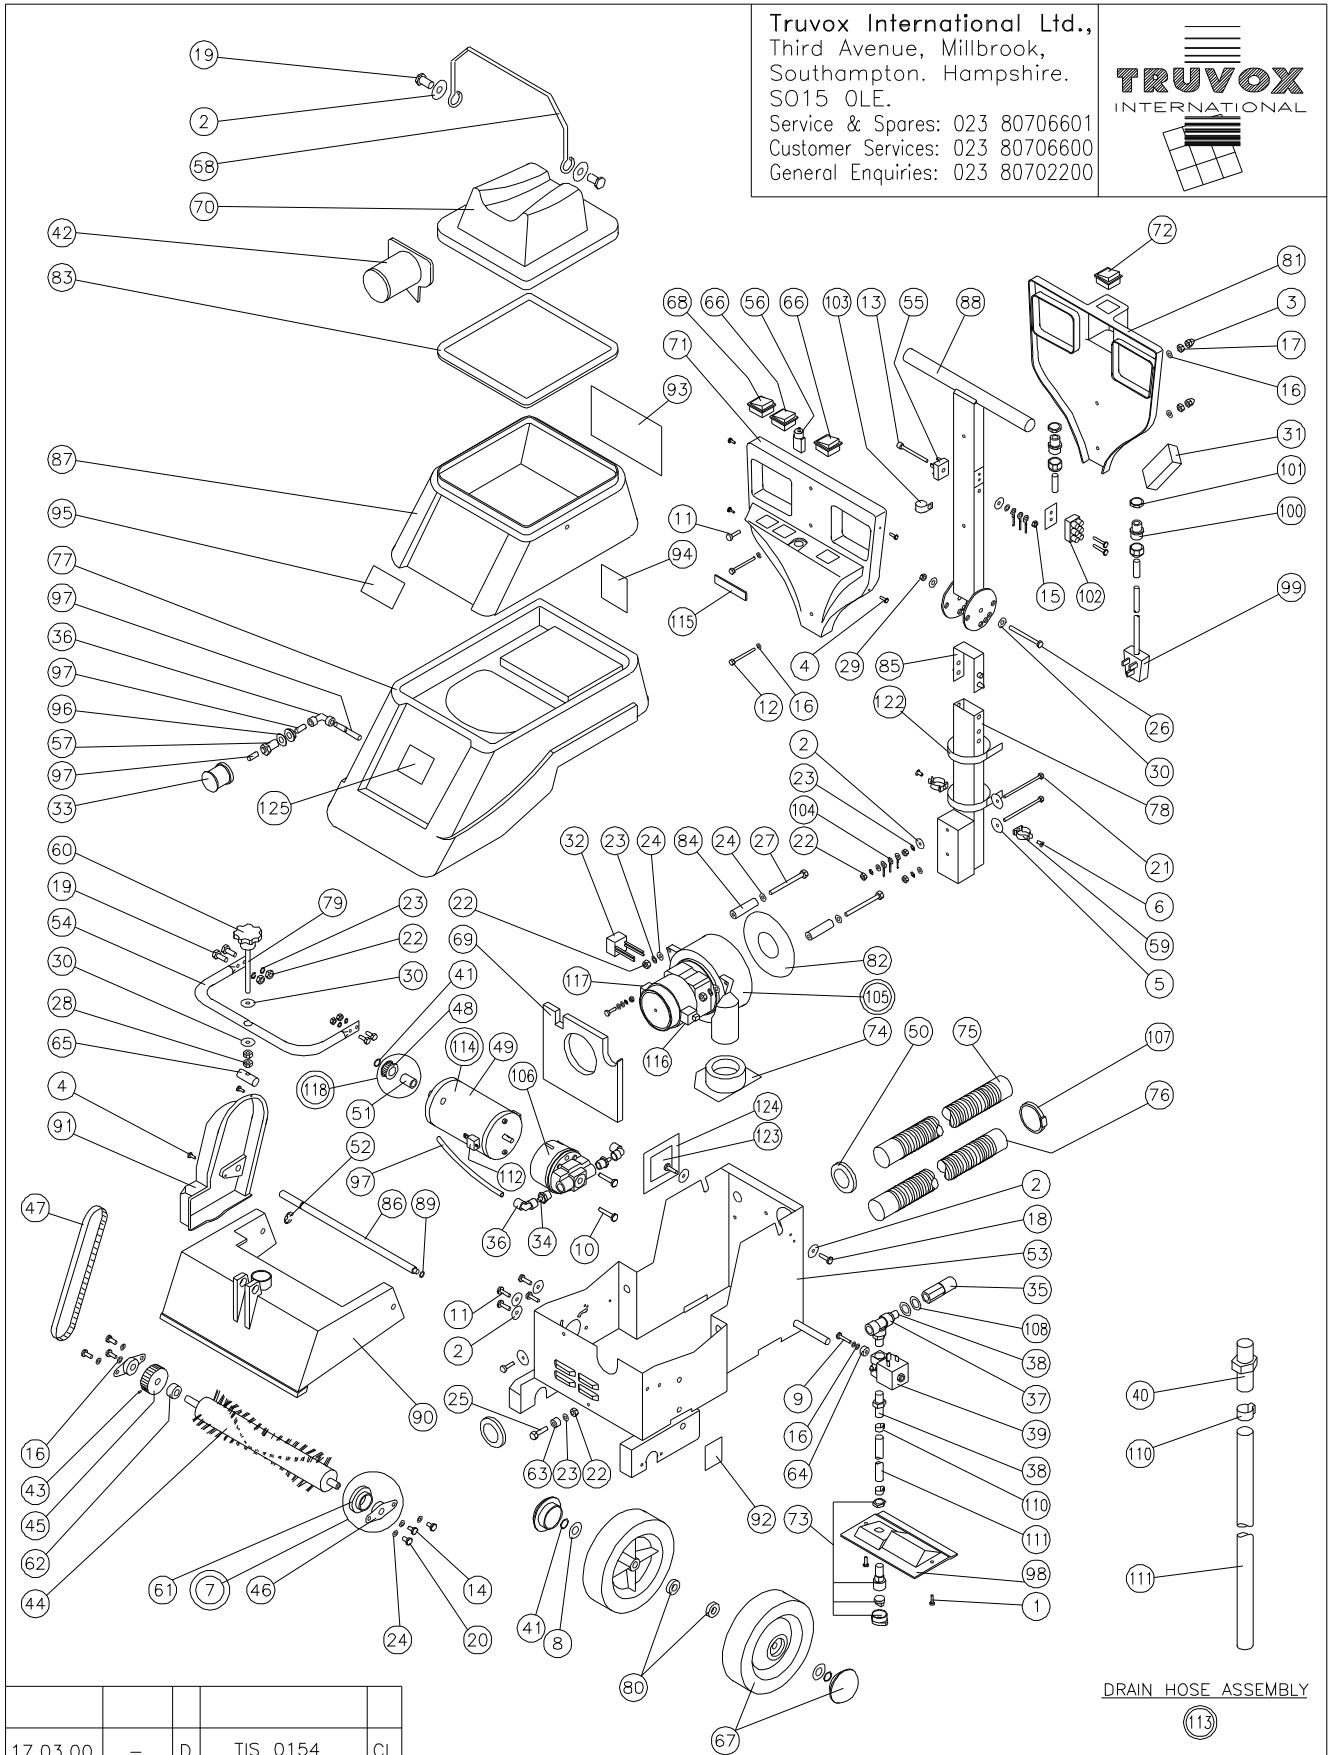

Truvox International Ltd.,
Third Avenue, Millbrook,
Southampton. Hampshire.
SO15 0LE.
Service & Spares: 023 80706601
Customer Services: 023 80706600
General Enquiries: 023 80702200

17.03.00	-	D	TIS 0154	CL						
26.11.98	-	C	TIS 0129	CL	SCALE	N.T.S	TITLE	G.A		
12.10.98	-	B	DETAIL CHANGES	CL	CHECKED		PRODUCT	DRAWING/PART No		
10.03.98	-	A	NEW DRAWING	MB	DRN	MHB 10.03.98	CHAMP MKII	PD01259	A4	SHEET 1 OF 1 SHEETS
DATE	CRO No	ISS	REVISION RECORD	DR	CHK