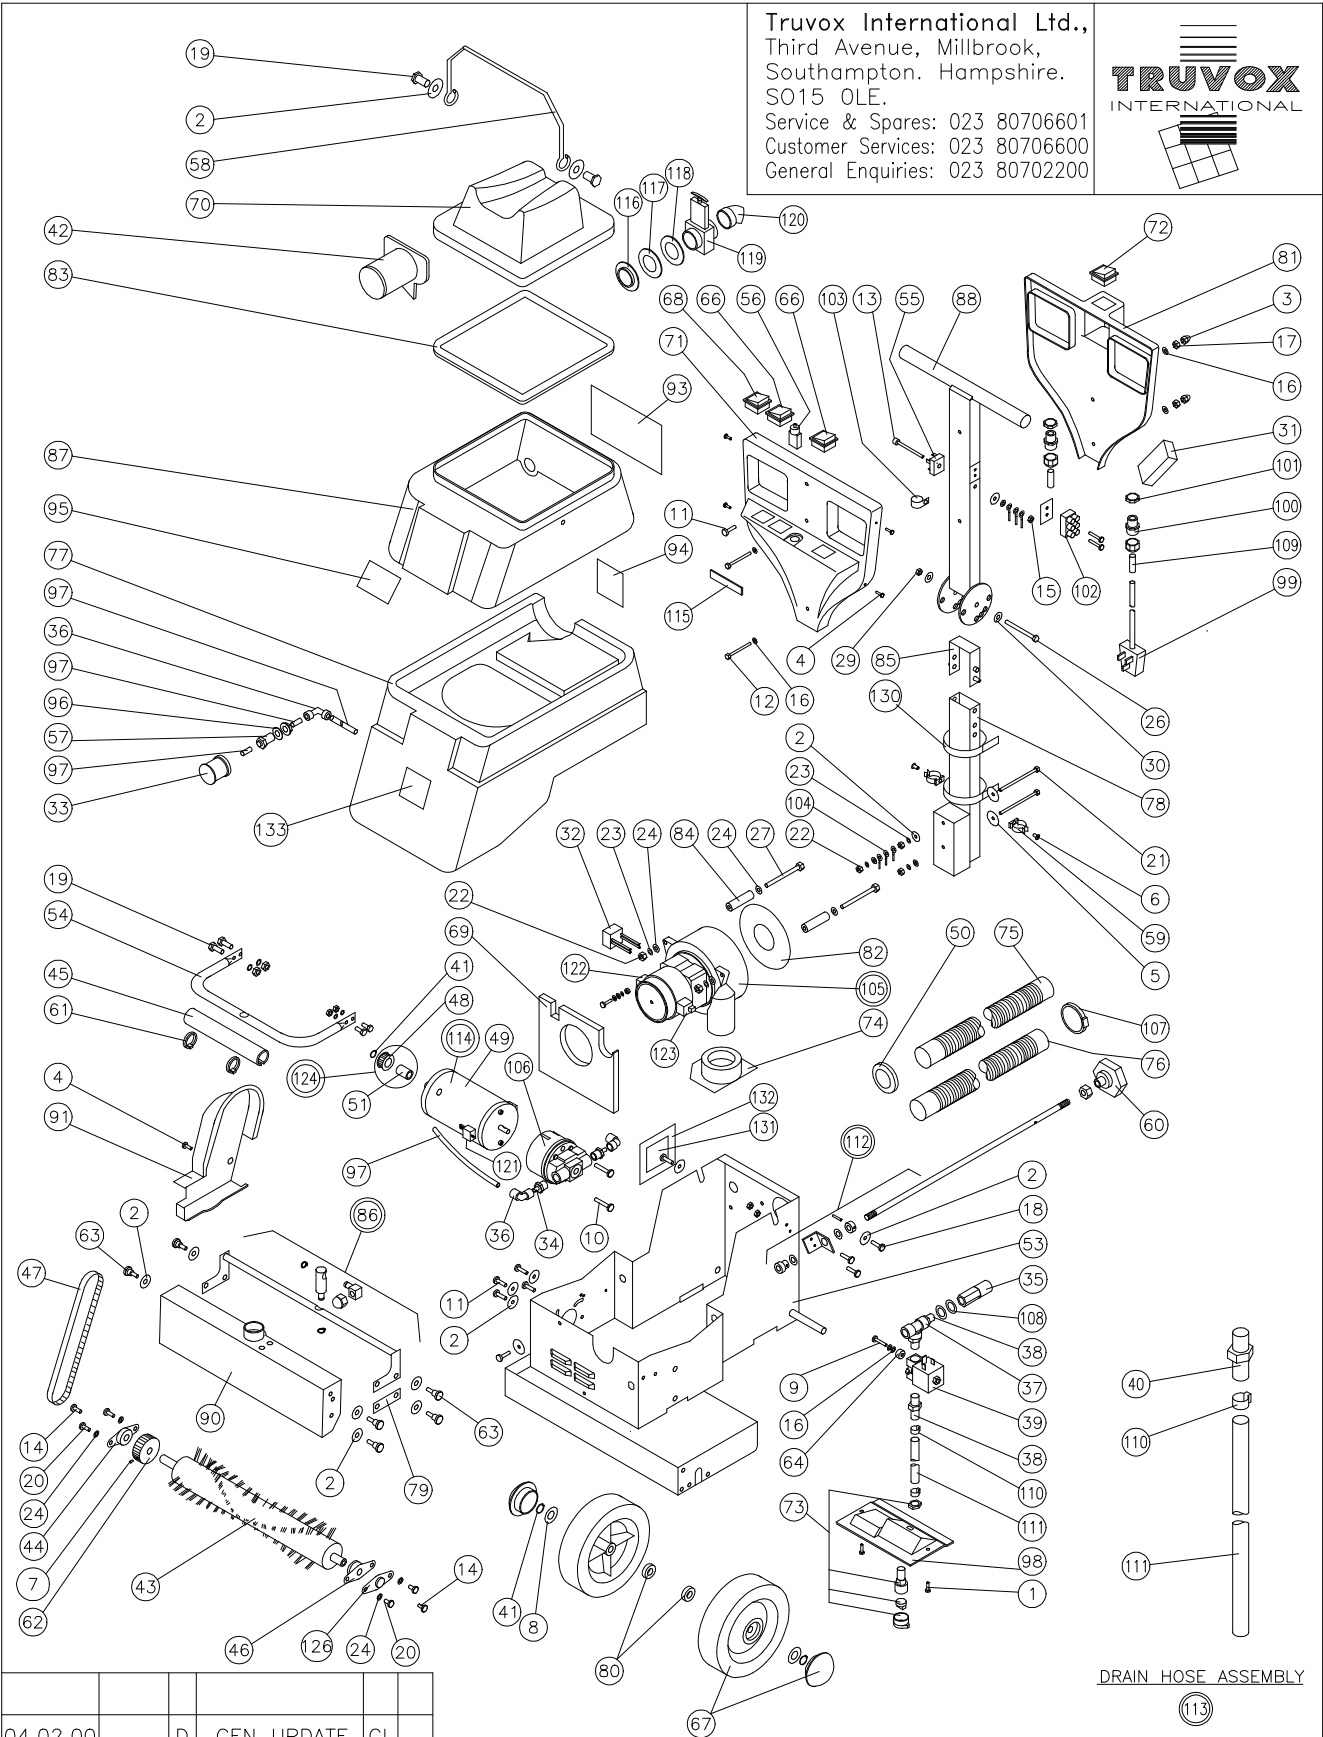

Truvox International Ltd.,
Third Avenue, Millbrook,
Southampton. Hampshire.
SO15 0LE.
Service & Spares: 023 80706601
Customer Services: 023 80706600
General Enquiries: 023 80702200

DRAIN HOSE ASSEMBLY
(113)

04.02.00	-	D	GEN UPDATE	CL						
25.01.99	-	C	BRUSH MOD	CL	SCALE	NTS	TITLE	G.A		
26.11.98	-	B	TIS 0129	CL	CHECKED		PRODUCT	DRAWING/PART No	A4	SHEET 1 OF 1 SHEETS
19.03.98	-	A	NEW DRAWING	MB	DRN	MHB 19.03.98	CHAMP PLUS	PD01275		
DATE	CRO No	ISS	REVISION RECORD	DR	CHK