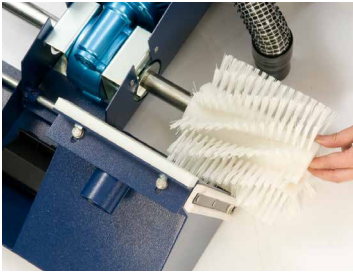

## Cimex X46

Escalator and travelator cleaner that offers powerful cleaning and vacuuming performance.

**IDEAL FOR** AIRPORTS SHOPPING CENTRES UNDERGROUND STATIONS RETAIL HOTELS

- Automatic brush height adjustment for uniform performance
- Powerful vacuum to pick up dust
- Easy to change disposable bags
- Portable for multi-escalator sites
- Very easy to use and minimal training required for increased efficiency
- Powered rotating brushes for fast, effective cleaning
- Choice of brushes to suit cleaning requirements
- Brush change is quick and simple, without the need of tools
- Choice of brushes:
  - Nylon brushes for routine cleaning
  - Tynex brushes for aggressive cleaning