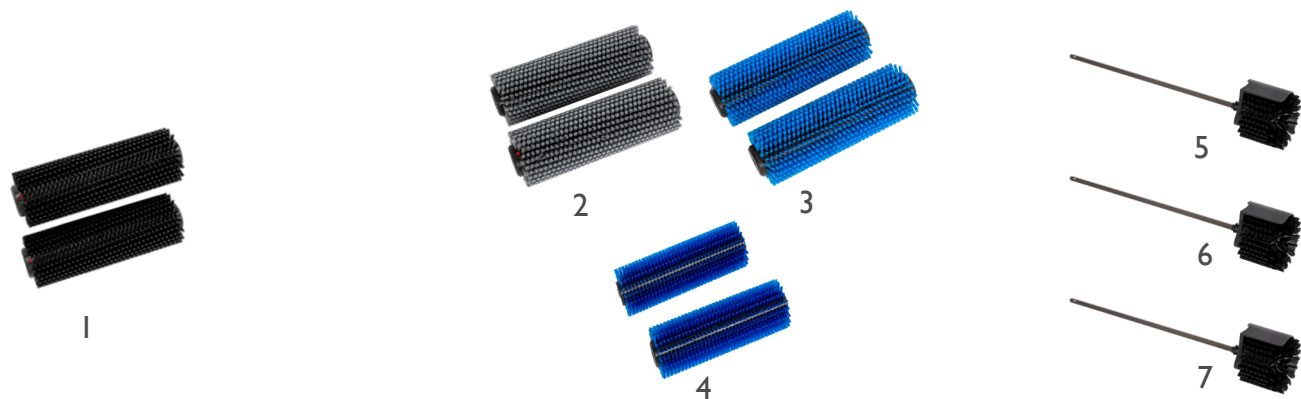

For carpets and 'soft' floors

90-0730-0000	Grey (Pack of 2)	○		
90-0731-0000	Grey (Pack of 2)		○	
90-0732-0000	Grey (Pack of 2)			○

HARD BRUSH

To suit individual floor conditions, smooth concrete

90-0733-0000	Blue (Pack of 2)	○		
90-0734-0000	Blue (Pack of 2)		○	○
90-0735-0000	Blue (Pack of 2)			

ESCALATOR BRUSH

90-1019-0000	Blue (Pack of 2)	○		
90-1020-0000	Blue (Pack of 2)		○	
90-1021-0000	Blue (Pack of 2)			○

SIDE BRUSH

For effective cleaning against walls and furniture

90-0722-0000	Black	○		
90-0842-0000	Soft	○		
90-0843-0000	Hard	○		
90-0723-0000	Black		○	
90-0845-0000	Soft		○	
90-0846-0000	Hard		○	
90-0724-0000	Black			○
90-0848-0000	Soft			○
90-0849-0000	Hard			○