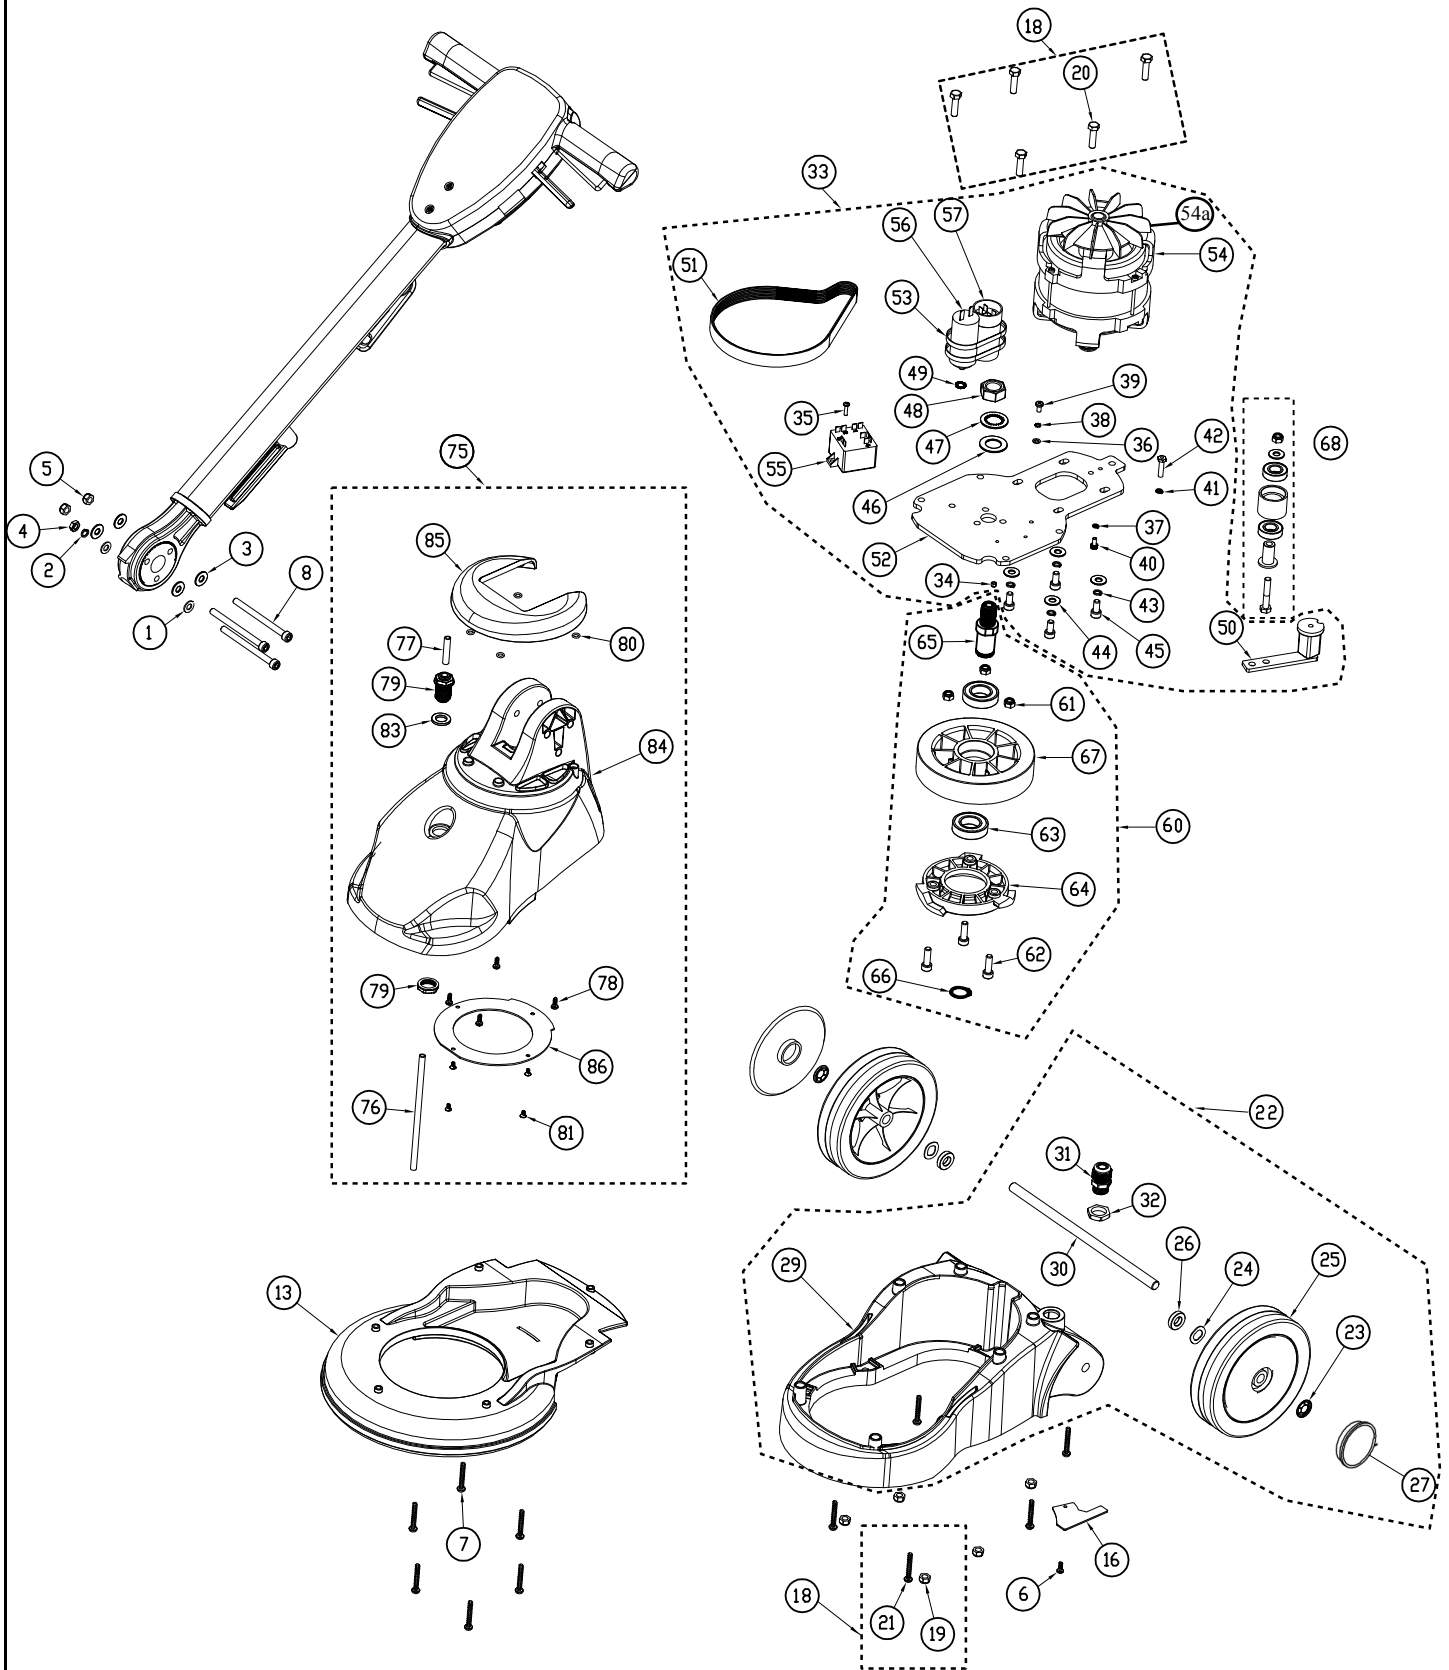

OB28240 ORBIS COMPACT HANDLE PARTS LIST

230V 50/HZ

05-4423-0000 - UK

05-4483-0000 - EURO

05-4515-0000 - OZ

SERIES B

Ref. Drawing 09-1060-0000 Issue 5 Dated 19th March 2019

Drawing Ref.	Assembly / Kit Number	Description / Part Number	Qty
	OB28240 & OB28240/EURO & OB28240/OZ	ORBIS COMPACT 230V 50HZ UK & EURO & OZ HANDLE PARTS LIST	
	05-4423-0000 (i)	ORBIS COMPACT HANDLE ASSEMBLY UK SEE DRAWING 09-1060-0000	
OR	05-4483-0000 (ii)	ORBIS COMPACT HANDLE ASSEMBLY EURO SEE DRAWING 09-1060-0000	
OR	05-4515-0000 (iii)	ORBIS COMPACT HANDLE ASSEMBLY OZ SEE DRAWING 09-1060-0000	
1		00-0500-0501 M5 WASHER FORM A	1
2		00-0500-0511 M5 SINGLE COIL SPRING WASHER	1
3		00-0500-0531 M5 EXTERNAL SHAKEPROOF WASHER	1
4		00-0500-0701 M5 HEX FULL NUT BZP	5
5		00-0520-0111 M5 X 20 HEX SET SCREW BZP	2
6		00-0600-0521 M6 INT S/PROOF WASHER BZP	2
7		00-0600-0701 M6 HEX FULL NUT BZP	2
8		00-0650-0011 M6 X 50 HEX SET SCREW A2	2
9		00-0800-0501 M8 WASHER TYPE B	2
10		00-0800-0511 M8 SINGLE COIL SPRING WASHER	2
11		00-0816-0111 M8 x 16 CAP HEAD SCREW	2
12		02-3151-0000 P CLIP - SPEC CPC 13 M5MSNE	1
13		02-3152-0000 CABLE STRAIN RELIEF BRACKET REF: BLACK 1053-4-00	1
14		02-3186-0000 MILD STEEL BALL BEARING 10MM DIA	2
15		02-3510-0000 HANDLE INTERLOCK SPRING SS5695 BS2056 27.3L 12.7OD	2
16		02-3511-0000 GEAR DOG SPRING 1139X2 13.98MM, 75.78MM COILS 16.4	1
17		02-3516-0000 KB50 x 40 SELF TAPPER	11
18		02-3517-0000 SELF TAPPER (POZI PAN HEAD) KB50 x 25	2
19		02-3518-0000 KB40 X 14 PAN POZI PT SCREW BZP	2
20		02-4210-0000 GROMMET 11.1MM BORE PV 70A	1
21		02-3523-0000 M6x8x40 SHOULDER BOLT	1
22		03-5403-0000 CABLE WINDER	1
23		03-5410-0000 CABLE WINDER SPRING	1
24		03-6086-0067 HANDLE CASE FRONT JET BLACK RAL9005	1
25		03-6087-0067 HANDLE CASE BACK JET BLACK RAL9005	1
26		03-6088-0067 SOLUTION LEVER JET BLACK RAL9005	1
27		03-6089-0067 GEAR LEVER JET BLACK RAL9005	1
28		03-6090-0067 TRIGGER LEFT & RIGHT JET BLACK RAL9005	2
29		03-6091-0000 HANDLE RUBBER BOOT MOULDING 70 SHORE NEOPRENE	2
30		03-6092-0067 INTERLOCK JET BLACK RAL9005	2
31		03-6093-0067 CORD INLET BOX JET BLACK RAL9005	1
32		03-6094-0067 CORD RETAINER JET BLACK RAL9005	1
33		03-6096-0000 HANDLE ADJ GEAR	1
34		03-6097-0000 HANDLE ADJUSTING GEAR DOG	1
35		03-6693-0067 HANDLE SOCKET BLANKING PLATE JET BLACK RAL9005	1
36		03-7831-0000 ALUMINIUM KNUCKLE PRESSURE DIE CAST	1
37		03-8059-0000 ORBIS COMPACT OVAL TUBE	1
38		03-8060-0000 ORBIS COMPACT GEAR ROD	1
39		04-0237-0000 CABLE CLAMP BAR TYPE CLAMP NO: 704	1
40		04-3254-0000 GREEN INDICATOR LIGHT 230V C0430ATNAC	1
41		04-3237-0000 SWITCH 700-2/6 REF 1620017380 WITH T-SECTION ACTUATOR	1
42		04-3242-0000 16amp INPUT SOCKET STF950 A1 6.3 X 0.8MM PUSH IN TAGS	1
43		04-3836-0000 ORBIS COMPACT DROP LEAD - (NOT SHOWN ON DRAWING)	1
44		04-3901-0001 ORBIS COMPACT INTERCONNECTION LEAD - (NOT SHOWN ON DRAWING)	1
45		04-3901-0002 RED LEAD - 150MM LONG- (NOT SHOWN ON DRAWING)	1
46		04-3901-0003 BROWN LEAD - 100MM LONG- (NOT SHOWN ON DRAWING)	1
47 (i)		04-3055-0053 CORDSET UK PLUG 16A CONNECTOR (NOT SHOWN ON DRAWING)	1
47 (ii)		04-3055-0153 CORDSET EURO PLUG 16A CONNECTOR (NOT SHOWN ON DRAWING)	1
47 (iii)		04-3055-0353 20M MAINS CABLE (ORANGE) WITH AUSTRALIAN PLUG (NOT SHOWN ON DRAWING)	1

Tacony CFC

Orbis Compact

Part Number:

OB28240

Date: 19-Mar-19

Sheet no.

Drawing Number: 09-1059-0000

1 / 2

Drawing Issue: 5

DESCRIPTION OF CHANGE

ECN #

Modified By: J WYLES

New Part: Fan Only (Item 54a)

1233