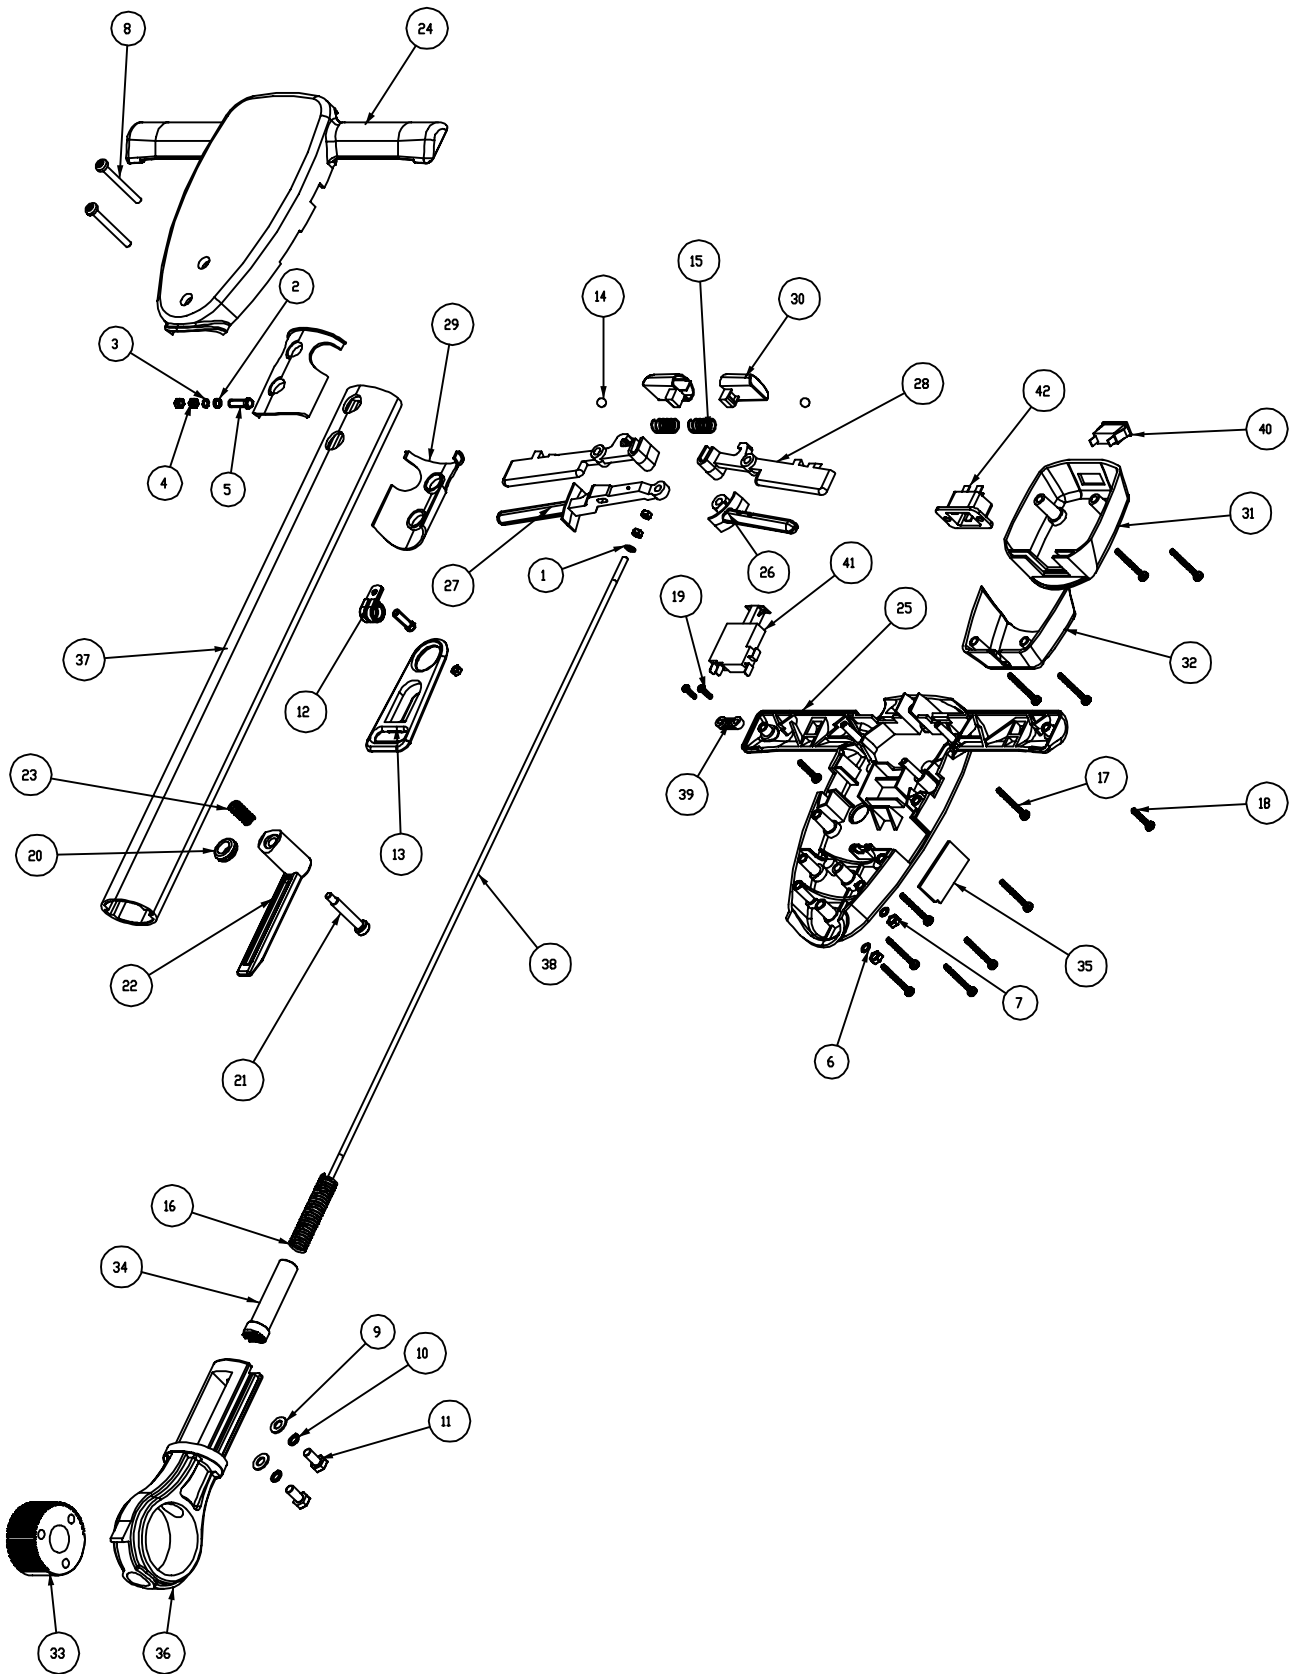

Drawing Issue: 5

DESCRIPTION OF CHANGE

ECN #

Modified By: J WYLES

New Part: Fan Only (Item 54a)

1233

Tacony CFC

Orbis Compact - Handle Assembly

Part Number:

OB28240

Date: 19-Mar-19

Sheet no.

Drawing Number: 09-1060-0000

2 / 2

Drawing Issue: 5

DESCRIPTION OF CHANGE