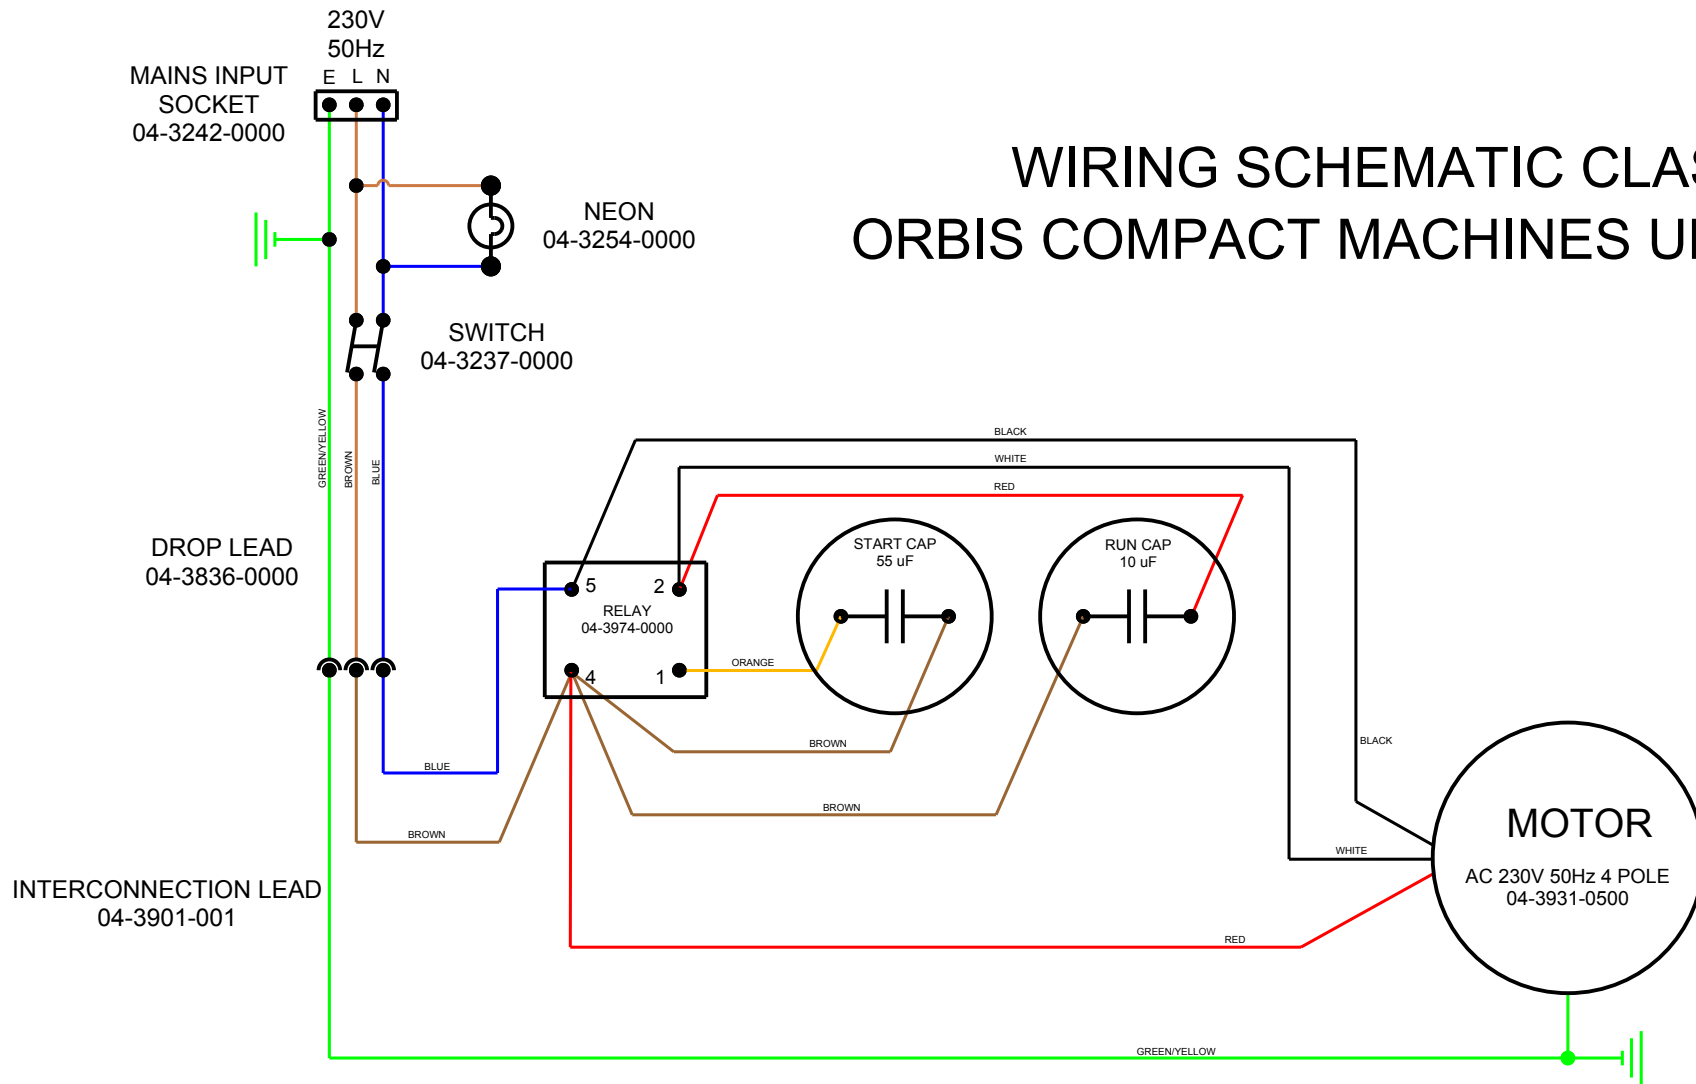

Drawing Issue: 5

DESCRIPTION OF CHANGE

ECN #

Modified By: J WYLES

New Part: Fan Only (Item 54a)

1233

Tacony CFC

Orbis Compact - Handle Assembly

Part Number:

OB28240

Date: 19-Mar-19

Sheet no.

Drawing Number: 09-1060-0000

2 / 2

Drawing Issue: 5

DESCRIPTION OF CHANGE

ECN #

Modified By: J WYLES

New Part: Fan Only (Item 54a)

1233

WIRING SCHEMATIC CLASS I ORBIS COMPACT MACHINES UK & EURO

				MATERIAL:		GEN TOL X ± 0.5 X.X ± 0.2 X.XX ± 0.1 ANG ± 0.5°		TM TRUVOX INTERNATIONAL LIMITED		
2	1258	NOW USING TACONY MOTOR CAPS & RELAY	NMN	29 MAY 19	FINISH:		SCALE: X : X			TITLE:
1	1027	NOW USING LEMAC MOTOR CAPS & RELAY	NMN	20 SEP 11			DRN	CKD	ORBIS COMPACT CLASS 1 230V 50HZ MOTOR WIRING	09-1111-0000
A	N/A	NEW DRAWING	MDC	12 FEB 09			NMN			
ISSUE	ECN	CHANGES	INT	DATE						