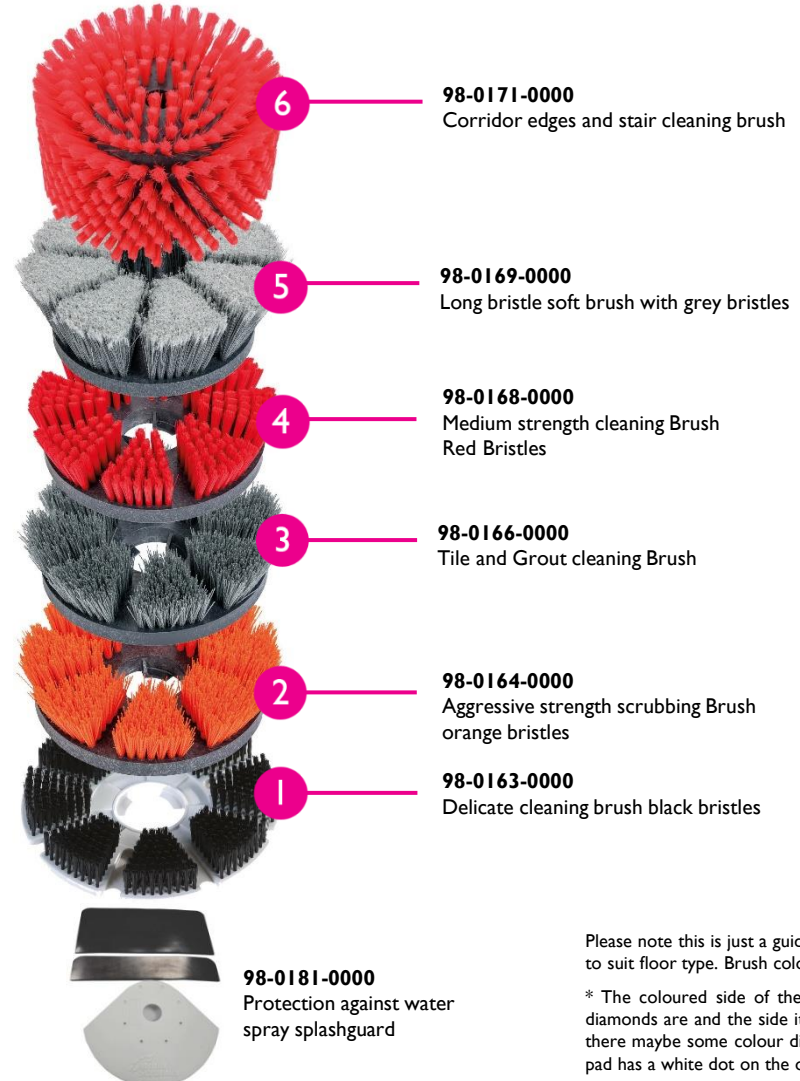

ROTARIES

PADS

BRUSHES

Please note this is just a guide, modify tool selection to suit floor type. Brush colour subject to change.

* The coloured side of these pads are where the diamonds are and the side it should be used. Note there maybe some colour differentiation. The white pad has a white dot on the opposite side.