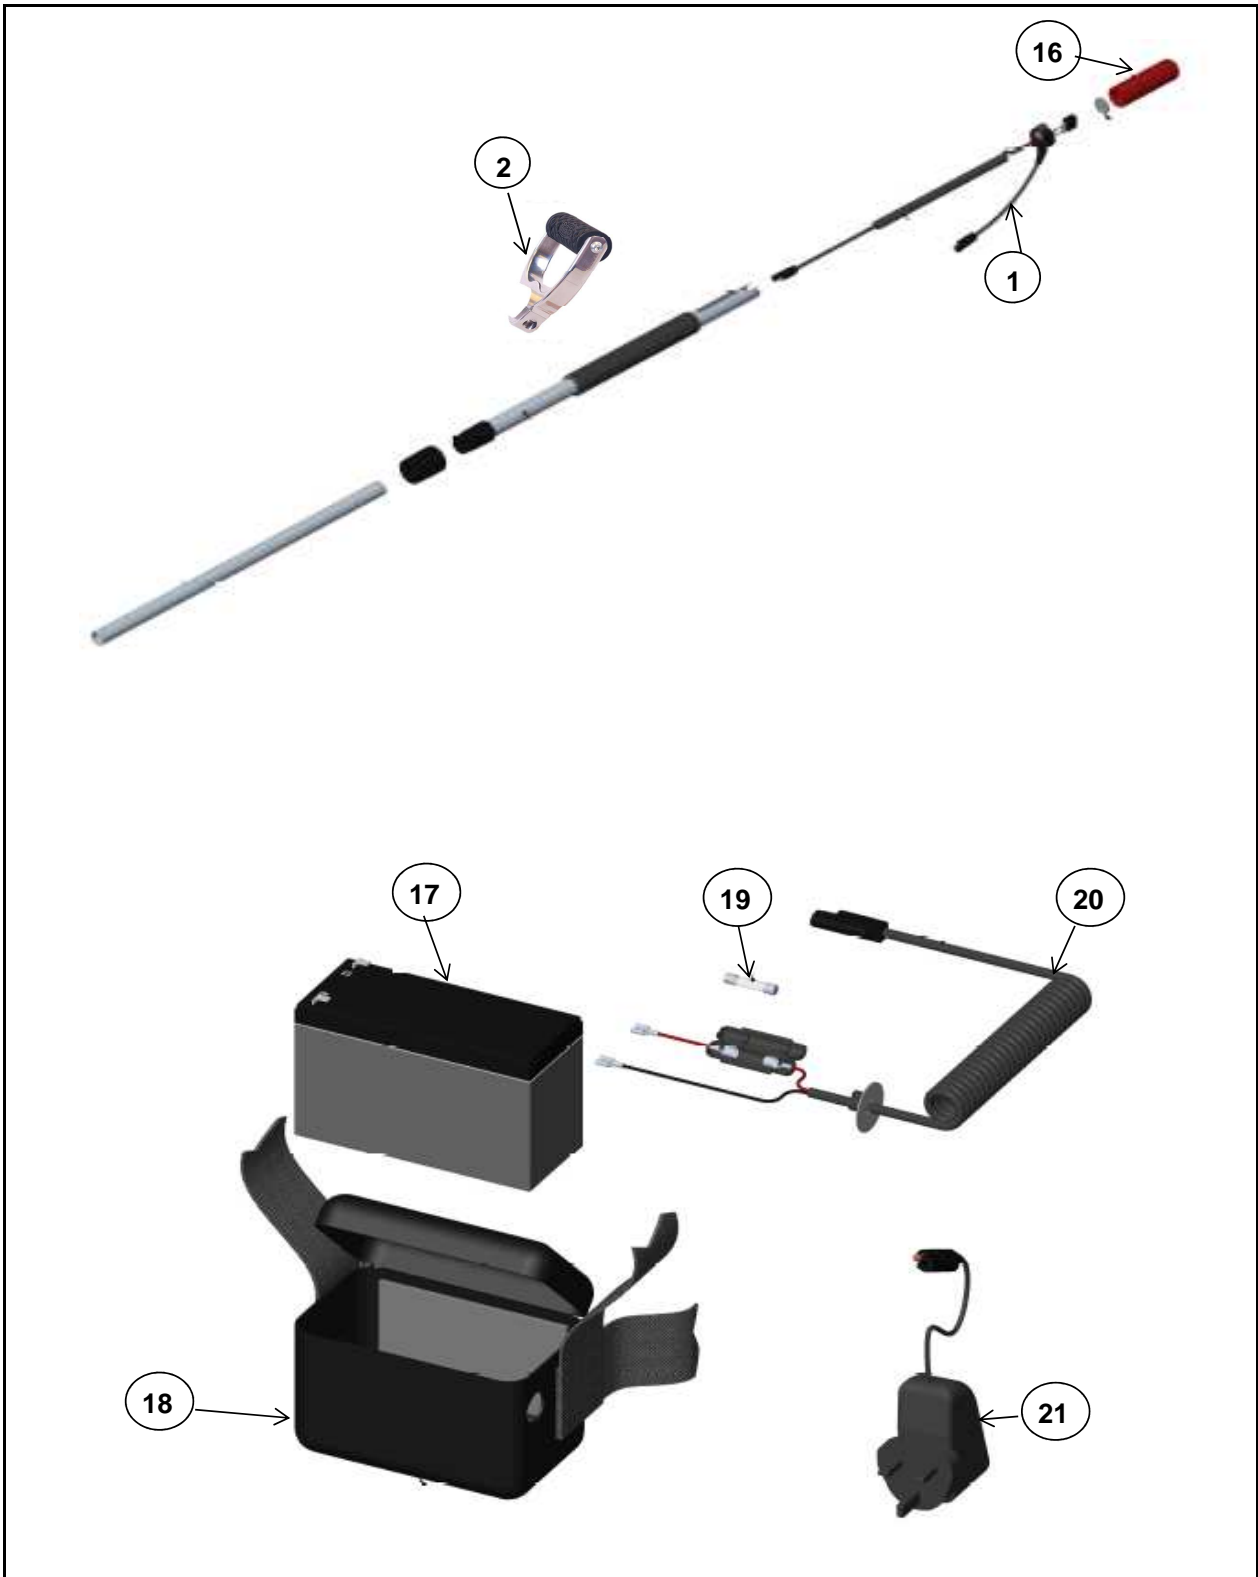

<b>Tacony CFC</b>		<b>ORBIS MOTORSCRUBBER 20</b>	
<b>Part Reference: ORBIS MOTORSCRUBBER 20 MACHINE ASSEMBLY</b>			
Date:	08/07/2016		
Machine:	OMS20320		
Serial No.:	From 1115A01453		
Reference Drawing Number:	09-1140-0000 & 09-01141-0000		
Modified By:	N DOWSE	DESCRIPTION OF CHANGE	ECN #
Revision:	5	COMPONENTS CHANGE	N/A

Ref. No.	Part No.	Part Description	Qty
1	98-0115-0000	ON / OFF SWITCH WIRING LOOM FOR 75CM HANDLE	1
1a	98-0116-0000	ON / OFF SWITCH WIRING LOOM FOR 125CM HANDLE	1
2	98-0105-0000	D SHAPED HANDLE	1
3	98-0157-0000	HANDLE 125CM TELESCOPIC	1
3a	98-0158-0000	HANDLE 75CM TELESCOPIC	1
3b	98-0159-0000	HANDLE 38CM HAND HELD SOLID	1
4	98-0107-0000	HARDWARE PACKET CONTAINS ALL SCREWS	1
5	98-0103-0000	MOTOR HOUSING WITH Y SHAPED CONNECTION	1
6	98-0106-0000	Y SHAPED BLACK CONNECTION FITS MOTOR HOUSING	1
7	98-0104-0000	HUB - ROTATING DISC	1
8	98-0120-0000	ACORN NUT	1
9	98-0119-0000	LOCKING KNOBS - TIGHTENS ANGLE OF MOTOR HOUSING	1
10	98-0146-0000	BOLT - SHOULDER YOKE LOCK	1
11	98-0182-0000	PLAIN WASHER	1
12	98-0183-0000	WAVY WASHER	1
13	98-0184-0000	NEOPRENE WASHER	1
14	98-0117-0000	CIRCUIT BREAKER	1
15	98-0122-0000	ON / OFF SWITCH BLACK BUTTON COVER	1
16	98-0121-0000	BLACK HANDLE GRIP	1
17	98-0102-0000	12 VOLT BATTERY ONLY	1
18	98-0192-0000	BATTERY HARNESS ONLY NO COMPONENTS	1
19	98-0118-0000	30 AMP GLASS FUSE	1
20	98-0108-0000	BATTERY COILED CABLE 110CM	1
21	98-0186-0000	EUROPEAN CHARGER	1
21A	98-0187-0000	UK CHARGER	1
25	98-0191-0000	BATTERY AND HARNESS COMPLETE WITH COILED CABLE	1
ITEMS NOT SHOWN ON DRAWING			
22	98-0188-0000	UK ADAPTOR	1
23	98-0189-0000	EURO ADAPTOR	1
24	98-0190-0000	AUSTRALIAN ADAPTOR	1

**Tacony CFC**

**ORBIS MOTORSCRUBBER 20**

**Drawing Number: 09-1140-0000**

Date:	10/08/2016		
Machine:	ORBIS MOTORSCRUBBER 20		
Reference Parts List:	MS20320		
Modified By:	N DOWSE	DESCRIPTION OF CHANGE	ECN #
Revision:	C	COMPONENTS CHANGE	1152