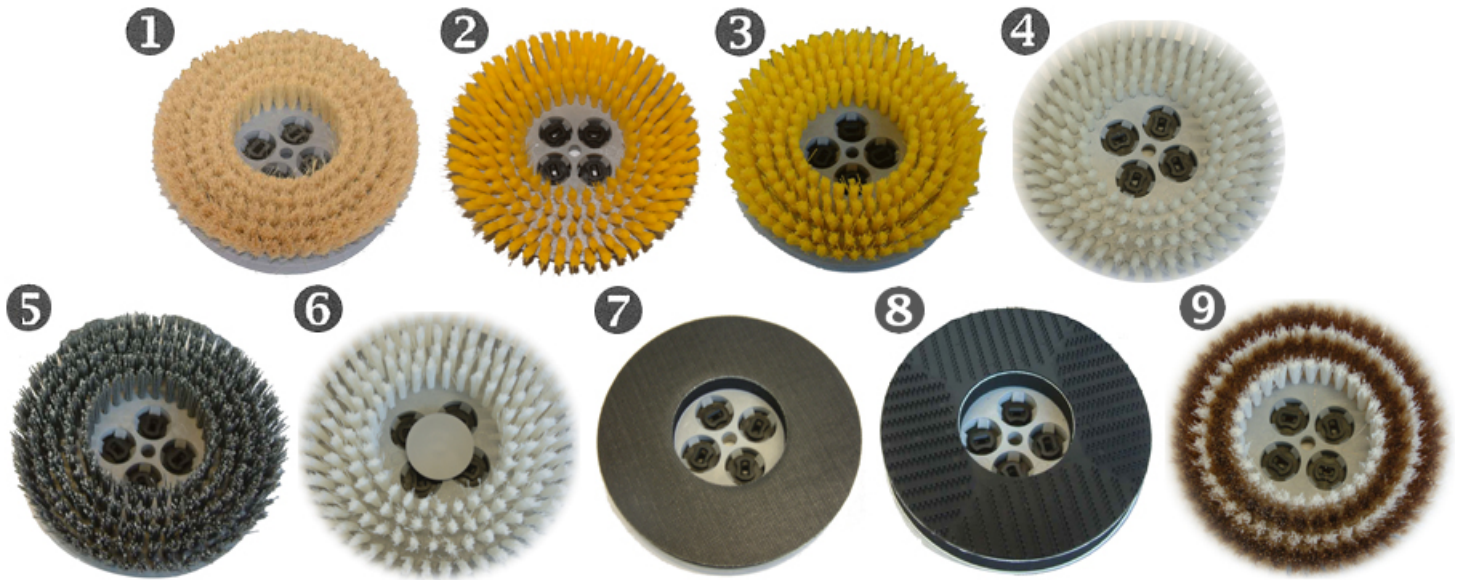

Cimex Tool Guide

	Description	CR38 (16 cm)	CR48 (20 cm)
1	General purpose scrubbing – Fibre (biscuit)	11-1601-0500	11-2001-0500
2	Light scrub – Polypropylene (yellow)	11-1603-0500	11-2003-0500
3	Medium scrub – Polypropylene (yellow)	11-1604-0500	11-2004-0500
4	Standard scrub – Nylon (white)	11-1605-0500	11-2005-0500
5	Extra heavy duty scrub – Tynex (grey)	11-1616-0500	11-2016-0500
6	Shampoo brush (white)	11-1607-0500	11-2007-0500
7	Velcro drive disc	11-1660-0500	11-2060-0500
8	Drive disc	11-1662-0500	11-2062-0500
9	Abrasive scrub – Bronze/Polypropylene mix,(white/bronze)	Obsolete	11-2013-0500

Please note all numbers in red are limited stock

Please note this is just a guide. Modify tool selection to suit floor type. Colour of brushes subject to change

Truvox International Limited

Unit C (East) Hamilton Business Park, Manaton Way, Botley Road, Hedge End, Southampton, SO30 2JR
Tel: 023 8070 2200 Fax: 023 8070 6608