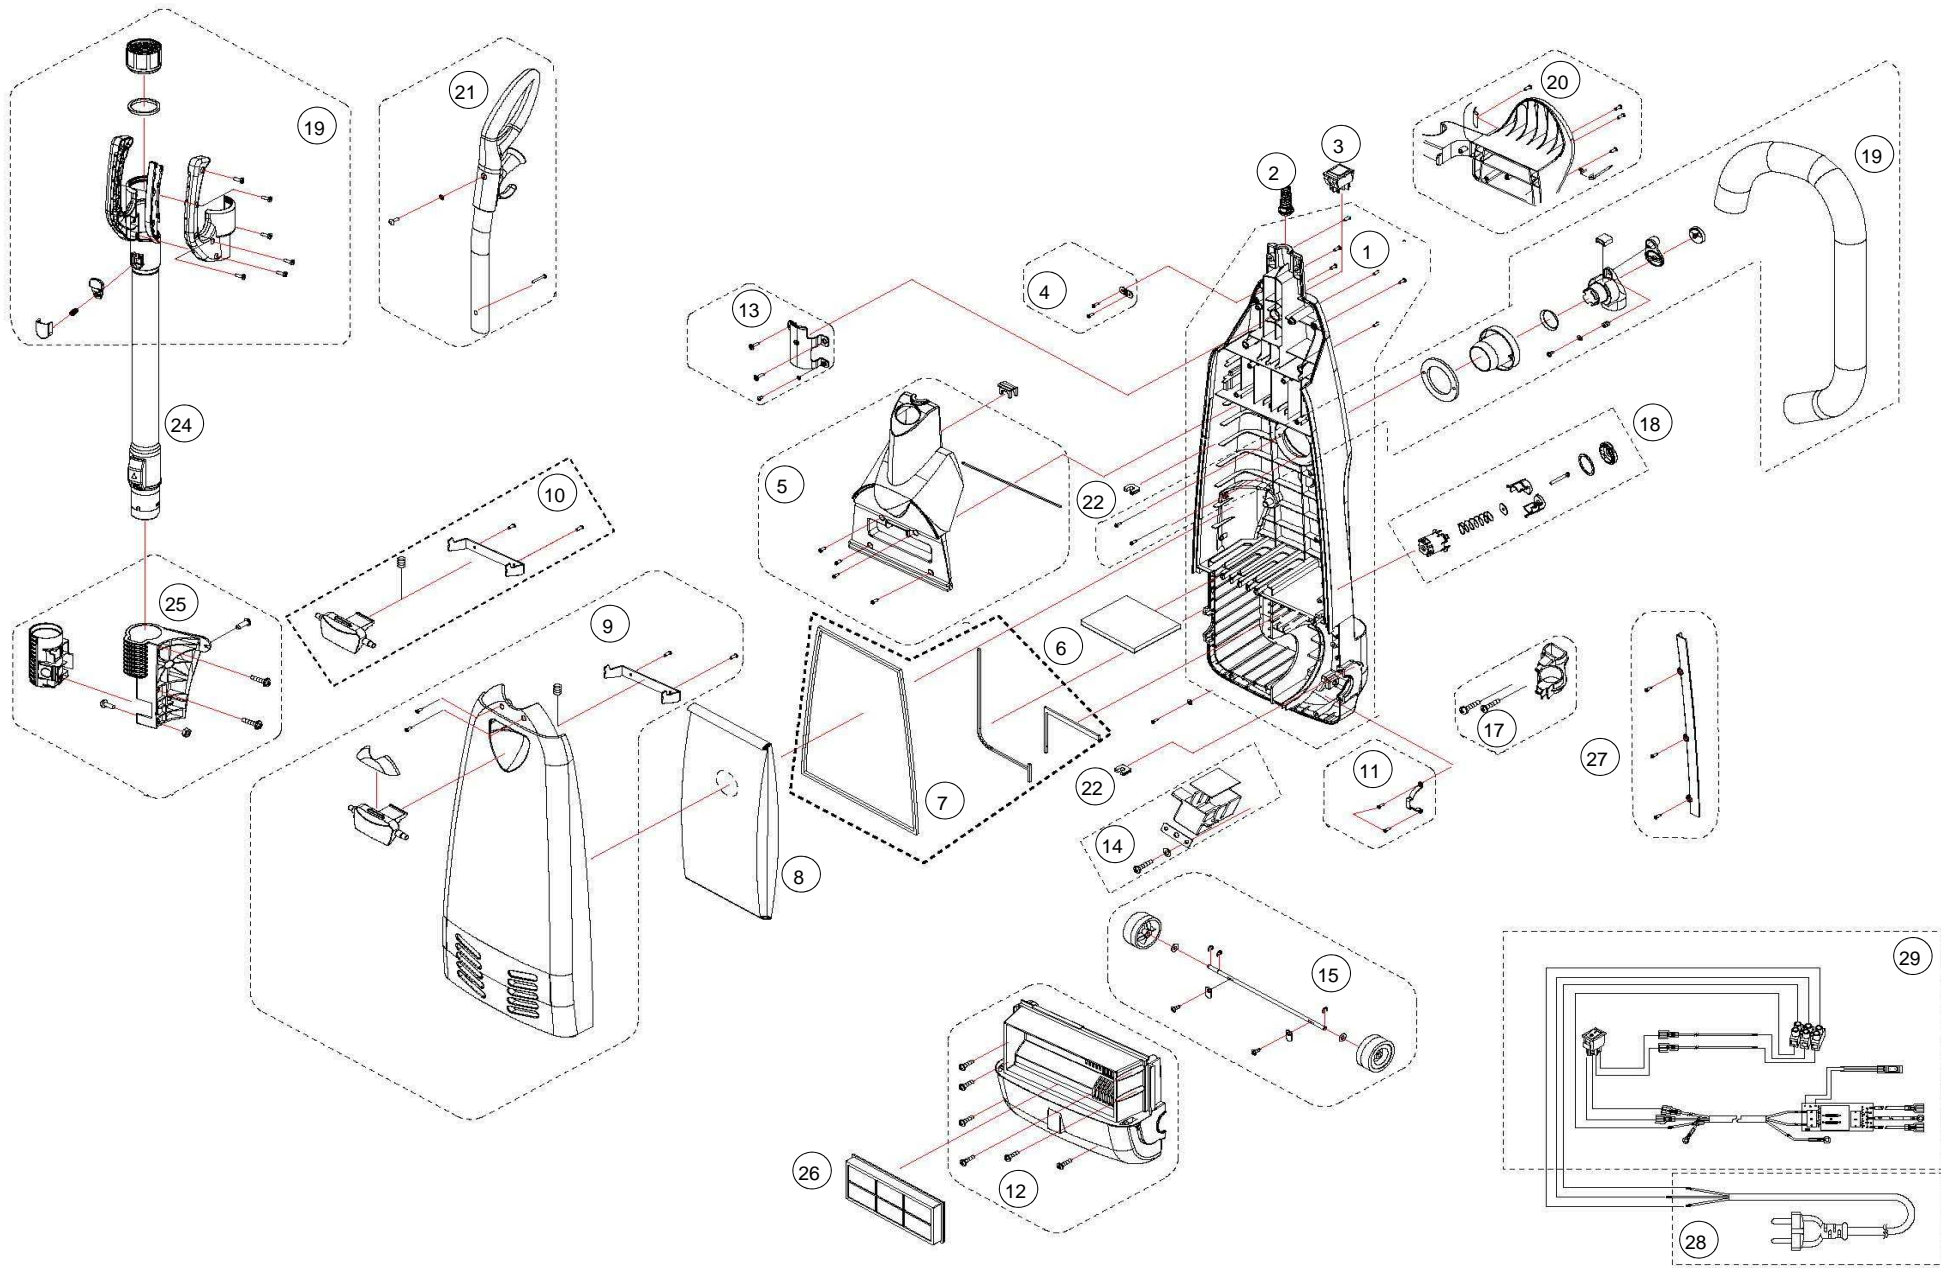

Tacony CFC

VALET SINGLE MOTOR UPRIGHT

Part Reference: 09-1144-0000

Date:	20-Dec-16		
Machine:	VALET SINGLE MOTOR UPRIGHT		
Reference Drawing Number:	09-1142-0000 & 09-1143-0000		
Modified By:	N DOWSE	DESCRIPTION OF CHANGE	ECN #
Revision:	I	UPDATE DESCRIPTION ITEM 19	1182

Ref. No.	Part No.	Part Description	Qty
Page 2			
1	U2-U11-232	DUST COMPARTMENT with carton packaging	1
2	AEA1403582	BOOT STRAIN RELIEF	1
3	008AEB0006	ON/OFF SWITCH	1
4	U2-U11-115	CORD HOLDER COMPLETE	1
5	U2-U11-117	HANDLE HOUSING	5
6	U2-U11-293	SECONDARY FILTE	1
7	U2-U11-111	SEAL COMPLETE	1
8	U2-U11-077	PAPER BAG	1
9	U2-U11-294	DUST COVER COMPLETE	1
10	U2-U11-295	DUST COVER RELEASE HANDLE COMPLETE	1
11	U2-U11-113	SUPPORT STRAP COMPLETE	1
12	U2-U11-112	MOTOR COVER COMPLETE	1
13	U2-U11-116	HANDLE FITTING COMPLETE	1
14	U2-U11-182	BOARD COMPLETE	1
15	AEA0644000	REAR WHEEL ASSEMBLY	1
17	U2-U11-121	ON-BOARD TOOLS HOLDER COMPLETE	1
18	AEA1435582	RELIEF VALVE ASSEMBLY	1
19	U2-U11-090	NOZZLE HOSE AND HANDLE GRIP ASSEMBLY	1
20	U2-U11-114	HOSE HANGER COMPLETE	1
21	U2-U11-161	HANDLE ASSEMBLY COMPLETE	1
22	AEA1563582	CORD HOLDER	1
24	AEAA073858	QUICK-DRAW ATTACHEMENT WAND ASSEMBLY	1
25	U2-U11-124	QUICK-DRAW ATTACHEMENT HOLDER COMPLETE	1
26	AEA1374582	HEPA 10 FILTER	1
27	U2-U11-119	MOTOR COVER HOLDER PLATE COMPLETE	1
28	AEB0243173	POWER CORD UK	1
28A	AEB0263582	POWER CORD EU	1
29	U2-U11-298	CIRCUITBOARD & WIRING ASSEMBLY	1
30	04-3976-0000	6.3 AMP FUSE (NOT SHOWN)	1
Page 3			
1	AEA0873582	NOZZLE HOSE	1
2	AEA0753582	FUNITURE GUARD	1
3	AEB0713582	NOZZLE HOUSING	1
4	U2-U11-296	MOTOR	1
5	AEA1013582	CREVICE TOOL	1
6	AEA1933582	ROUND BRUSH	1
7	U2-U11-129	VENTRED SUPPORT FITTING COMPLETE	1
8	09.104	BELT	1
8a	U2-U11-089	BELT PACK OF 10	1
9	U2-U11-299	PEDAL FRAME COMPLETE	1
10	U2-U11-244	BOTTOM PLATE ASSEMBLY	1
11	AA0514714	PINNED ROLL BRUSH ASSEMBLY	1
12	U2-U11-128	POSITIONING SPRING COMPLETE	1