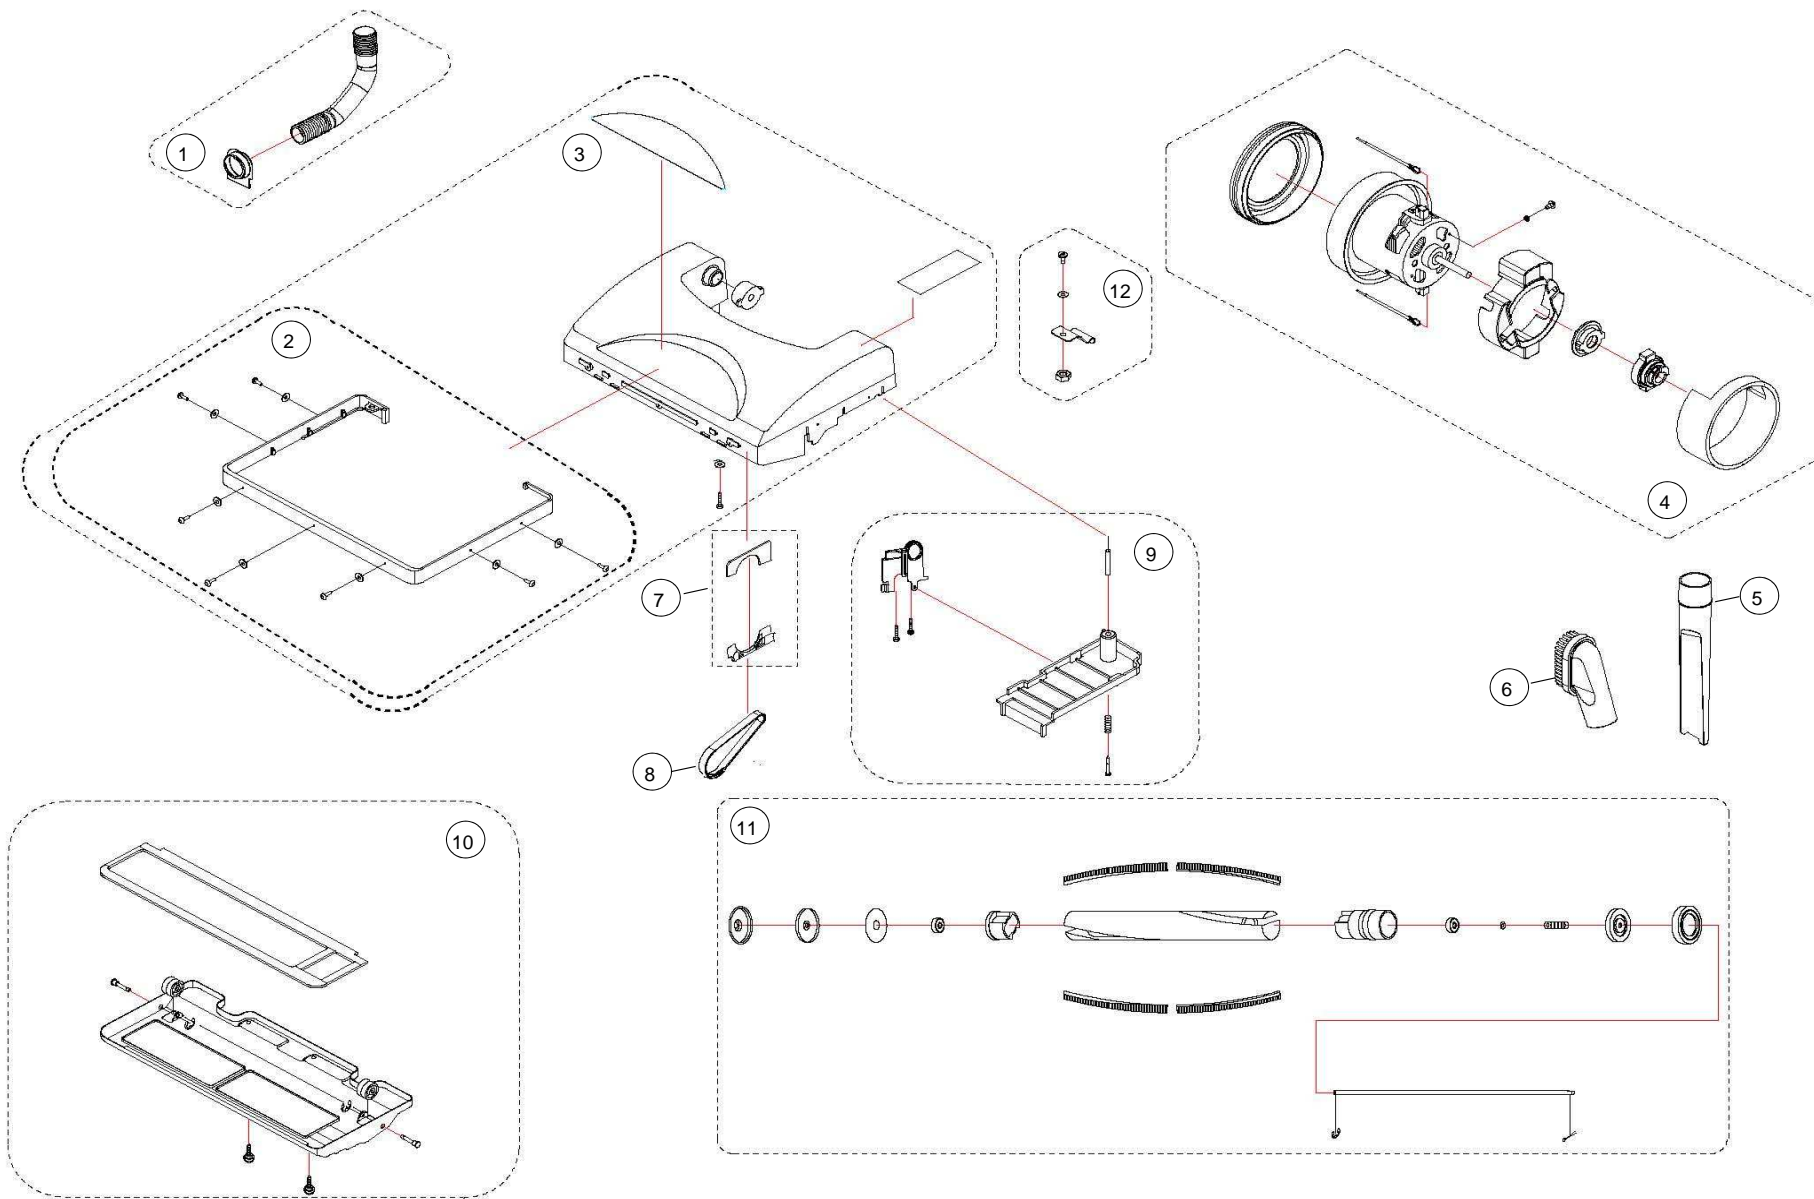

Tacony CFC		VSMU BASE ASSEMBLY	
		Drawing Number: 09-1142-0000	
Date:	16/12/2013		
Machine:	VALET SINGLE MOTOR UPRIGHT		
Reference Parts List:	09-1144-0000		
Modified By:	N DOWSE		
Revision:	A	ECN # N/A