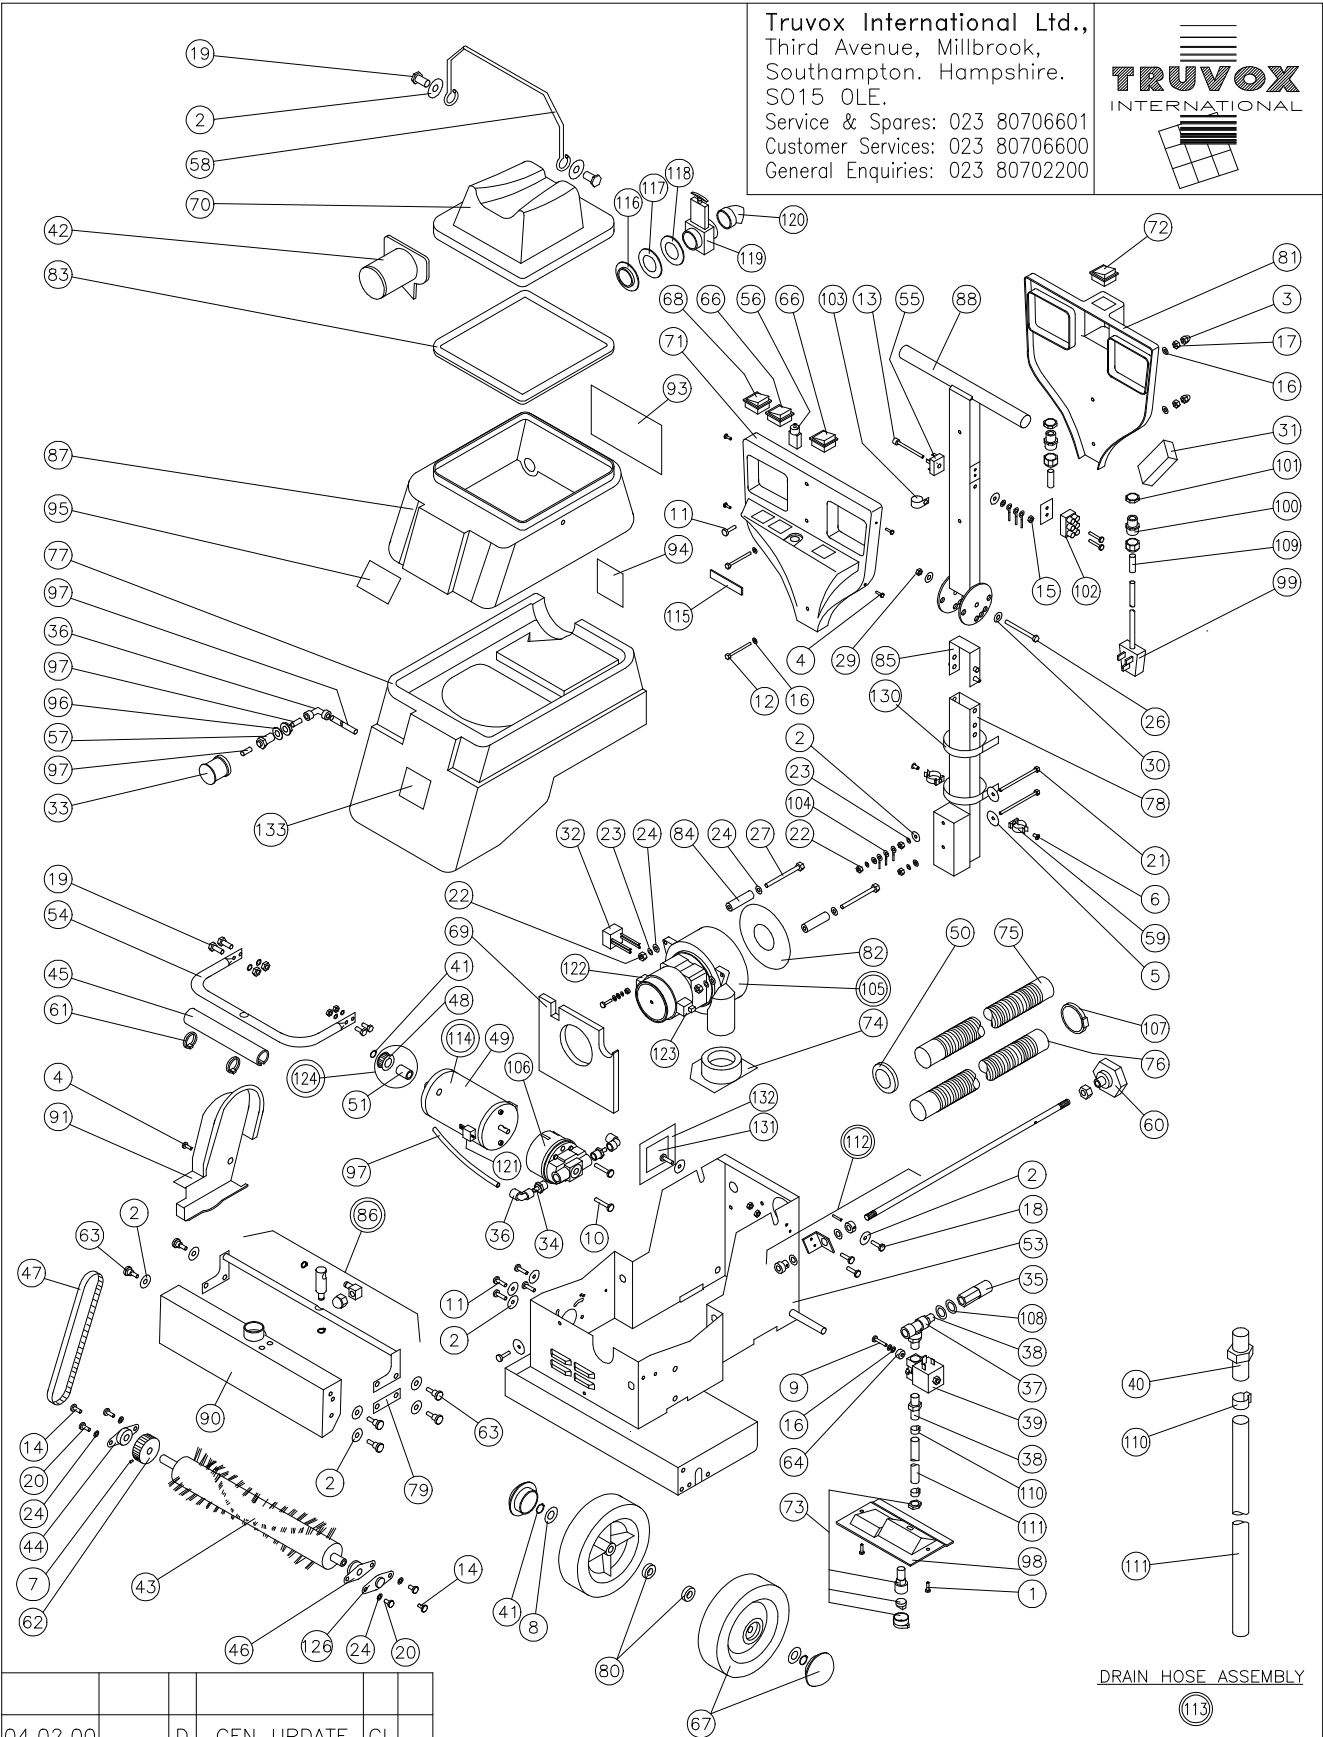

Truvox International Ltd.,
Third Avenue, Millbrook,
Southampton. Hampshire.
SO15 0LE.
Service & Spares: 023 80706601
Customer Services: 023 80706600
General Enquiries: 023 80702200

DRAIN HOSE ASSEMBLY
(113)

04.02.00	-	D	GEN UPDATE	CL					
25.01.99	-	C	BRUSH MOD	CL	SCALE	TITLE			
26.11.98	-	B	TIS 0129	CL	NTS	G.A			
19.03.98	-	A	NEW DRAWING	MB	CHECKED	PRODUCT	DRAWING/PART No		
					DRN	CHAMP PLUS	PD01275	A4	SHEET 1 OF
DATE	CRO No	ISS	REVISION RECORD	DR	CHK	MHB 19.03.98			1 SHEETS