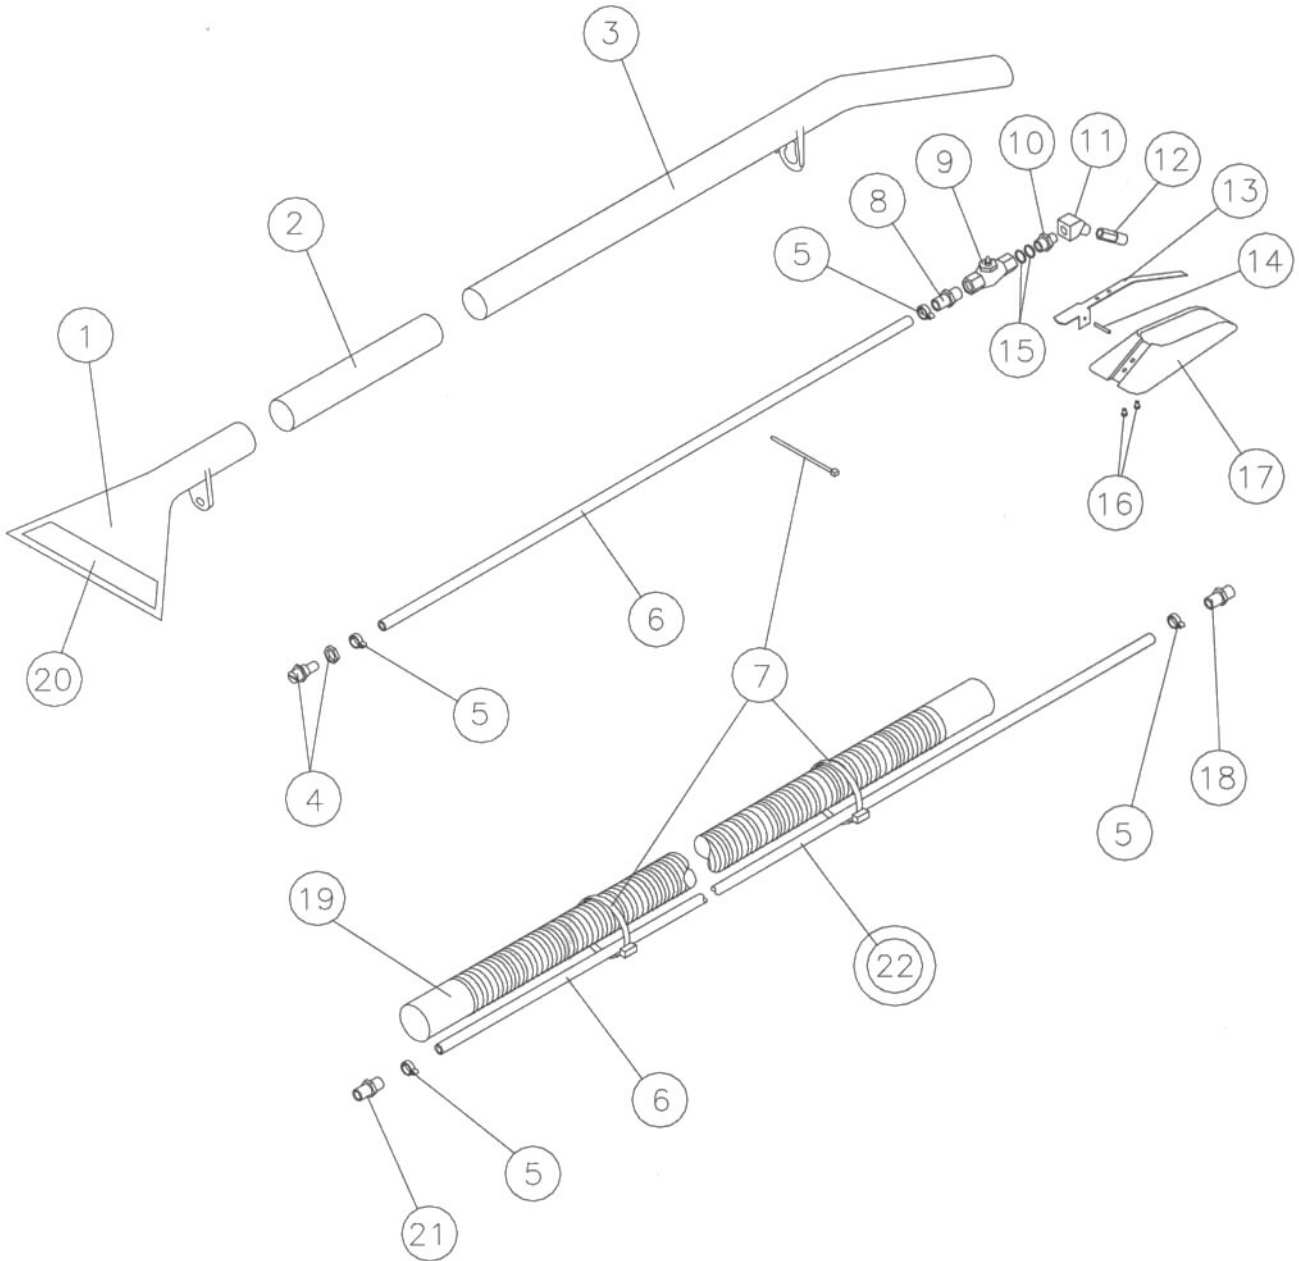

Truvox International Ltd.,
Third Avenue, Millbrook,
Southampton. Hampshire.
SO15 0LE.
Service & Spares: 01703 706601
Customer Services: 01703 706600
General Enquiries: 01703 702200

					SCALE	NTS	TITLE		
02.12.98		B	LIST CHANGES	CL	CHECKED	C.L	G.A.		
02.06.98		A	NEW DRAWING	MB	DRN	MHB	PRODUCT WAND ASSEMBLY TW 065078	DRAWING/PART No PD01282	A4
DATE	CRO No	ISS	REVISION RECORD	DR	CHK				SHEET 1 OF 1 SHEETS