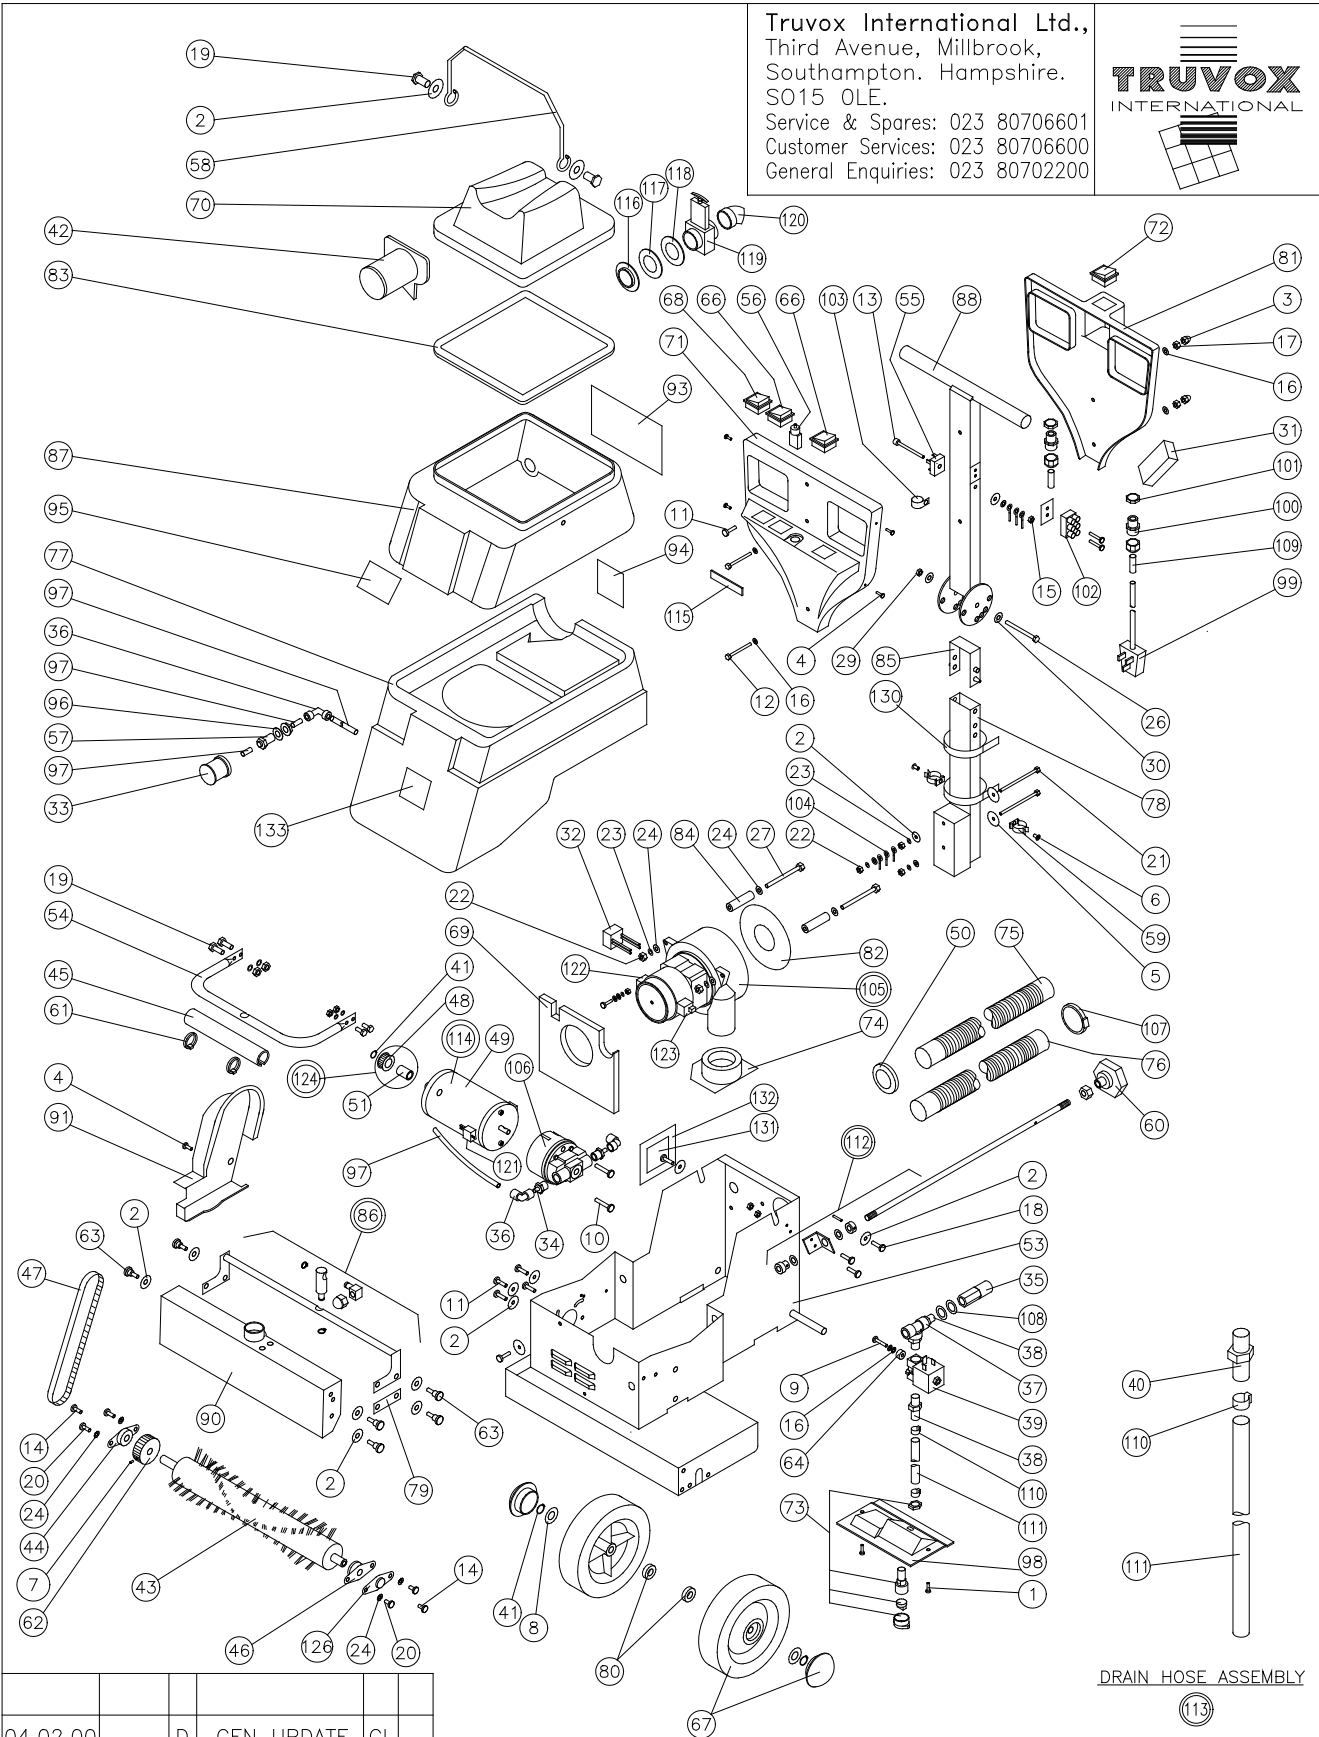

Truvox International Ltd.,
Third Avenue, Millbrook,
Southampton. Hampshire.
SO15 0LE.
Service & Spares: 023 80706601
Customer Services: 023 80706600
General Enquiries: 023 80702200

DRAIN HOSE ASSEMBLY
(113)

04.02.00	-	D	GEN UPDATE	CL					
25.01.99	-	C	BRUSH MOD	CL	SCALE	TITLE			
26.11.98	-	B	TIS 0129	CL	NTS	G.A			
19.03.98	-	A	NEW DRAWING	MB	CHECKED	PRODUCT	DRAWING/PART No		
					DRN	CHAMP PLUS	PD01275	A4	SHEET 1 OF 1 SHEETS
DATE	CRO No	ISS	REVISION RECORD	DR	CHK	MHB 19.03.98