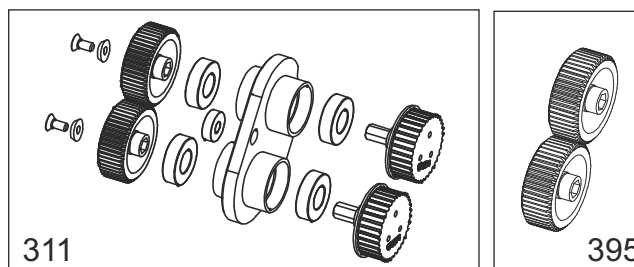

HOUSING - DRIVE SIDE - MW 240/240P

NOTE: Item no 9 is not included in assy 260.

HOUSING - DRIVE SIDE - MW 240/240P

SL.NO	PART NO	DESCRIPTION	SIZE	QTY
1	90-0258-0000	CSK SCREW	M4X10	4
2	90-0001-0000	CRPH SCREW	M3X6	6
7	90-0143-0000	CSK SCREW	M6X14	2
9	90-0293-0000	ALLEN SCREW	M6X10	2
10	90-0144-0000	ALLEN SCREW	M6X16	7
11	90-0005-0000	ALLEN SCREW	M6X20	2
19	02-3847-0000	BEARING	6003 2RS	8
20	90-0598-0000	BUSH SHAFT MOTOR		1
24	90-0011-0000	BELT	500 5 M	1
25	90-0012-0000	BELT	425 5 M	1
28	90-0152-0000	WASHER		2
32	90-0154-0500	BUMPER FRONT		1
34	90-0156-0000	BUMPER COVER		1
39	90-0154-0000	STUB AXLE		1
42	90-0024-0500	BRUSH SLIDER - TEAL		1
43	90-0025-0000	SLIDER HOUSING		1
46	90-0027-0000	SEAL		2
59	90-0035-0000	PIN		1
62	90-0176-0000	O' RING		1
63	90-0040-0000	SHIELD		1
77	90-0020-0000	CAP		2
92	90-0267-0000	SHIELD		2
93	90-0294-0000	ROLLER		1
111	90-0061-0000	BRUSH SPROCKET		2
114	90-0063-0000	GEAR SPROCKET		2
115	90-0065-0000	IDLER ASSY		1
116	90-0197-0000	IDLER ASSY		1
260	90-0499-0000	DRUM PINION ASSY		1
311	90-0651-0000	HOUSING ASSY - GEAR SUPPORT		1
395	90-0650-0000	GEAR - LH & RH NEW - KIT		1
V7	90-0330-0500	DRIVE HOUSING - BLACK		1
V8	90-0126-0500	COVER - BLACK		1