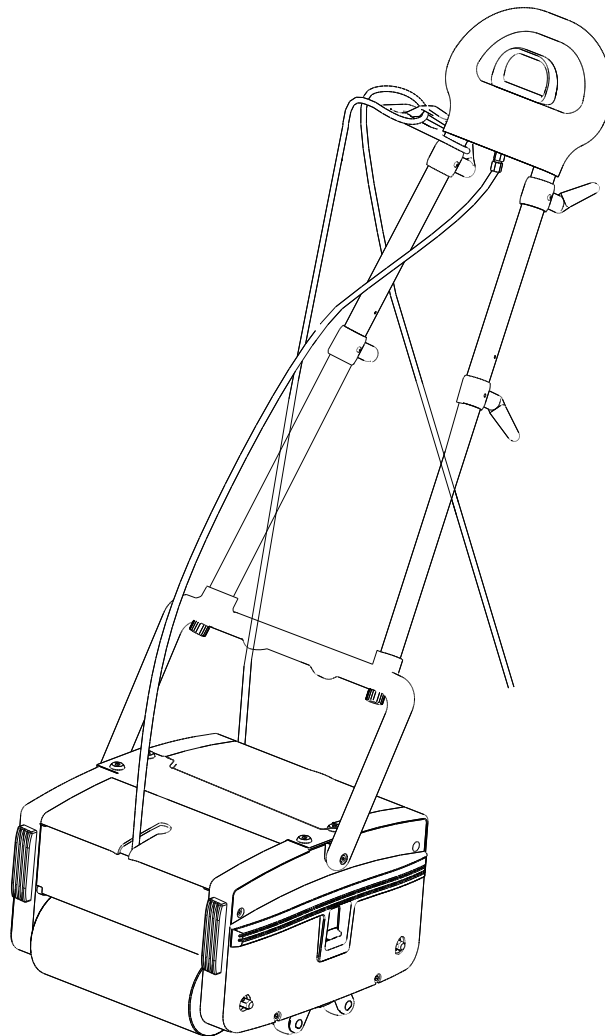

Multiwash II
240

Multiwash II
240/Pump

TRUVOX^{TM}
INTERNATIONAL
A TACONY COMPANY

P/N : 557250328-00
Updated : 28-09-2021
Series : 'D'

Spare Parts List

03-8276-0000
Issue : 03