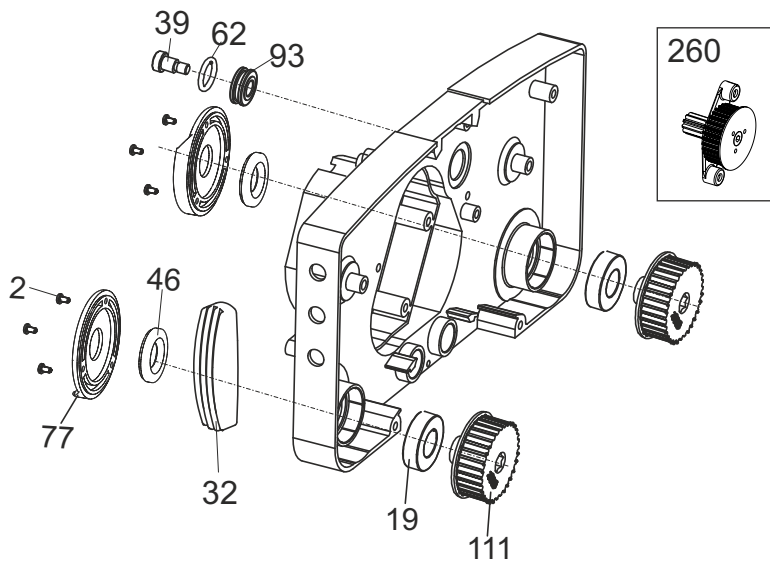

HOUSING - DRIVE SIDE - MW 240/240P

NOTE: Item no 9 is not included in assy 260.

HOUSING - DRIVE SIDE - MW 240/240P

SL.NO	PART NO	DESCRIPTION	SIZE	QTY
1	90-0258-0000	CSK SCREW	M4X10	4
2	90-0001-0000	CRPH SCREW	M3X6	6
7	90-0143-0000	CSK SCREW	M6X14	2
9	90-0293-0000	ALLEN SCREW	M6X10	2
10	90-0144-0000	ALLEN SCREW	M6X16	7
11	90-0005-0000	ALLEN SCREW	M6X20	2
19	02-3847-0000	BEARING	6003 2RS	8
20	90-0598-0000	BUSH SHAFT MOTOR		1
24	90-0011-0000	BELT	500 5 M	1
25	90-0012-0000	BELT	425 5 M	1
28	90-0152-0000	WASHER		2
32	90-0154-0500	BUMPER FRONT		1
34	90-0156-0000	BUMPER COVER		1
39	90-0154-0000	STUB AXLE		1
42	90-0024-0500	BRUSH SLIDER - TEAL		1
43	90-0025-0000	SLIDER HOUSING		1
46	90-0027-0000	SEAL		2
59	90-0035-0000	PIN		1
62	90-0176-0000	O' RING		1
63	90-0040-0000	SHIELD		1
77	90-0020-0000	CAP		2
92	90-0267-0000	SHIELD		2
93	90-0294-0000	ROLLER		1
111	90-0061-0000	BRUSH SPROCKET		2
114	90-0063-0000	GEAR SPROCKET		2
115	90-0065-0000	IDLER ASSY		1
116	90-0197-0000	IDLER ASSY		1
260	90-0499-0000	DRUM PINION ASSY		1
311	90-0651-0000	HOUSING ASSY - GEAR SUPPORT		1
395	90-0650-0000	GEAR - LH & RH NEW - KIT		1
V7	90-0330-0500	DRIVE HOUSING - BLACK		1
V8	90-0126-0500	COVER - BLACK		1