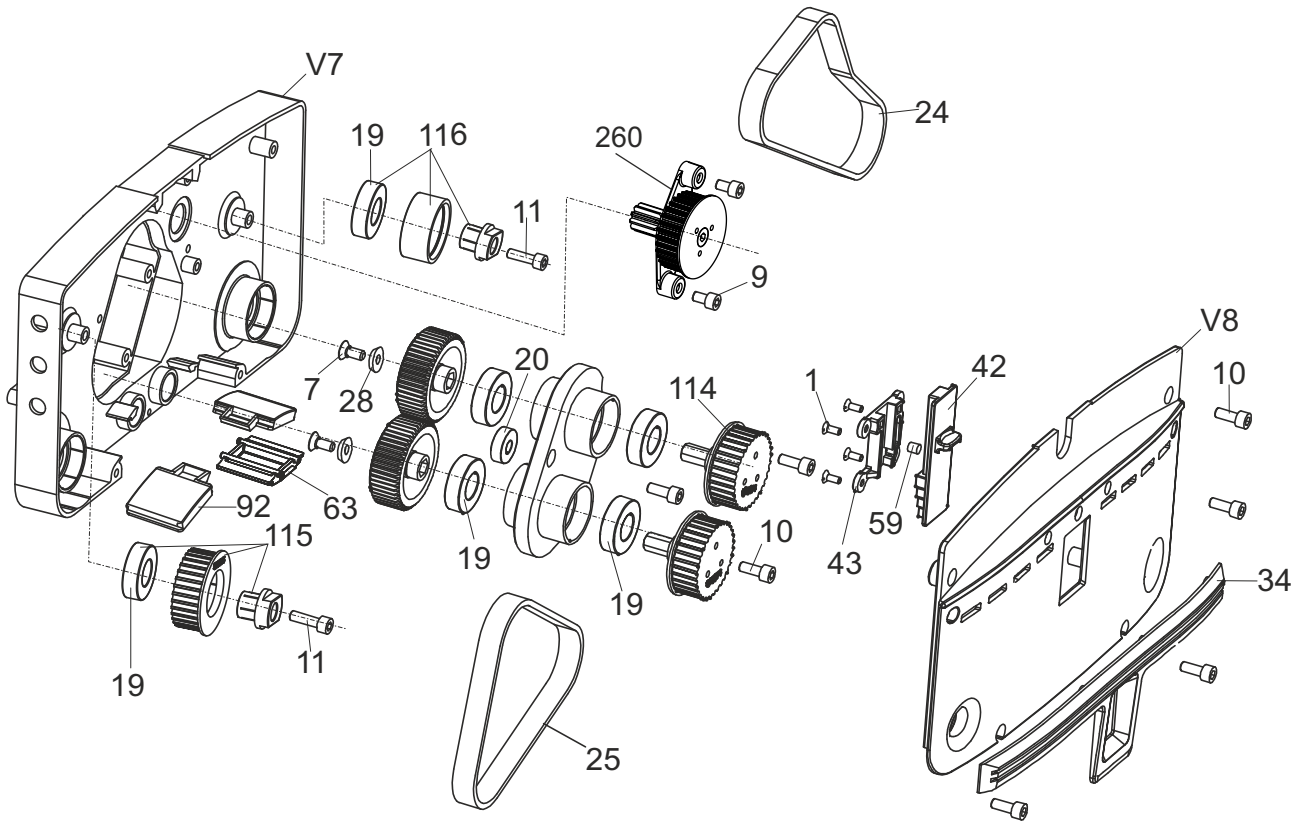

HOUSING - DRIVE SIDE - MW 240/240P

NOTE: Item no 9 is not included in assy 260.

HOUSING - DRIVE SIDE - MW 240/240P

SL.NO	PART NO	DESCRIPTION	SIZE	QTY
1	90-0258-0000	CSK SCREW	M4X10	4
2	90-0001-0000	CRPH SCREW	M3X6	6
7	90-0143-0000	CSK SCREW	M6X14	2
9	90-0293-0000	ALLEN SCREW	M6X10	2
10	90-0144-0000	ALLEN SCREW	M6X16	7
11	90-0005-0000	ALLEN SCREW	M6X20	2
19	02-3847-0000	BEARING	6003 2RS	8
20	90-0598-0000	BUSH SHAFT MOTOR		1
24	90-0011-0000	BELT	500 5 M	1
25	90-0012-0000	BELT	425 5 M	1
28	90-0152-0000	WASHER		2
32	90-0154-0500	BUMPER FRONT		1
34	90-0156-0000	BUMPER COVER		1
39	90-0154-0000	STUB AXLE		1
42	90-0024-0500	BRUSH SLIDER - TEAL		1
43	90-0025-0000	SLIDER HOUSING		1
46	90-0027-0000	SEAL		2
59	90-0035-0000	PIN		1
62	90-0176-0000	O' RING		1
63	90-0040-0000	SHIELD		1
77	90-0020-0000	CAP		2
92	90-0267-0000	SHIELD		2
93	90-0294-0000	ROLLER		1
111	90-0061-0000	BRUSH SPROCKET		2
114	90-0063-0000	GEAR SPROCKET		2
115	90-0065-0000	IDLER ASSY		1
116	90-0197-0000	IDLER ASSY		1
260	90-0499-0000	DRUM PINION ASSY		1
311	90-0651-0000	HOUSING ASSY - GEAR SUPPORT		1
395	90-0650-0000	GEAR - LH & RH NEW - KIT		1
V7	90-0330-0500	DRIVE HOUSING - BLACK		1
V8	90-0126-0500	COVER - BLACK		1