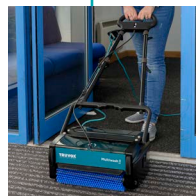

VERSATILE
Highly effective on difficult floors including carpets, non-slip safety floors, escalators and entrance matting with optional brushes to suit these floor types

EDUCATION