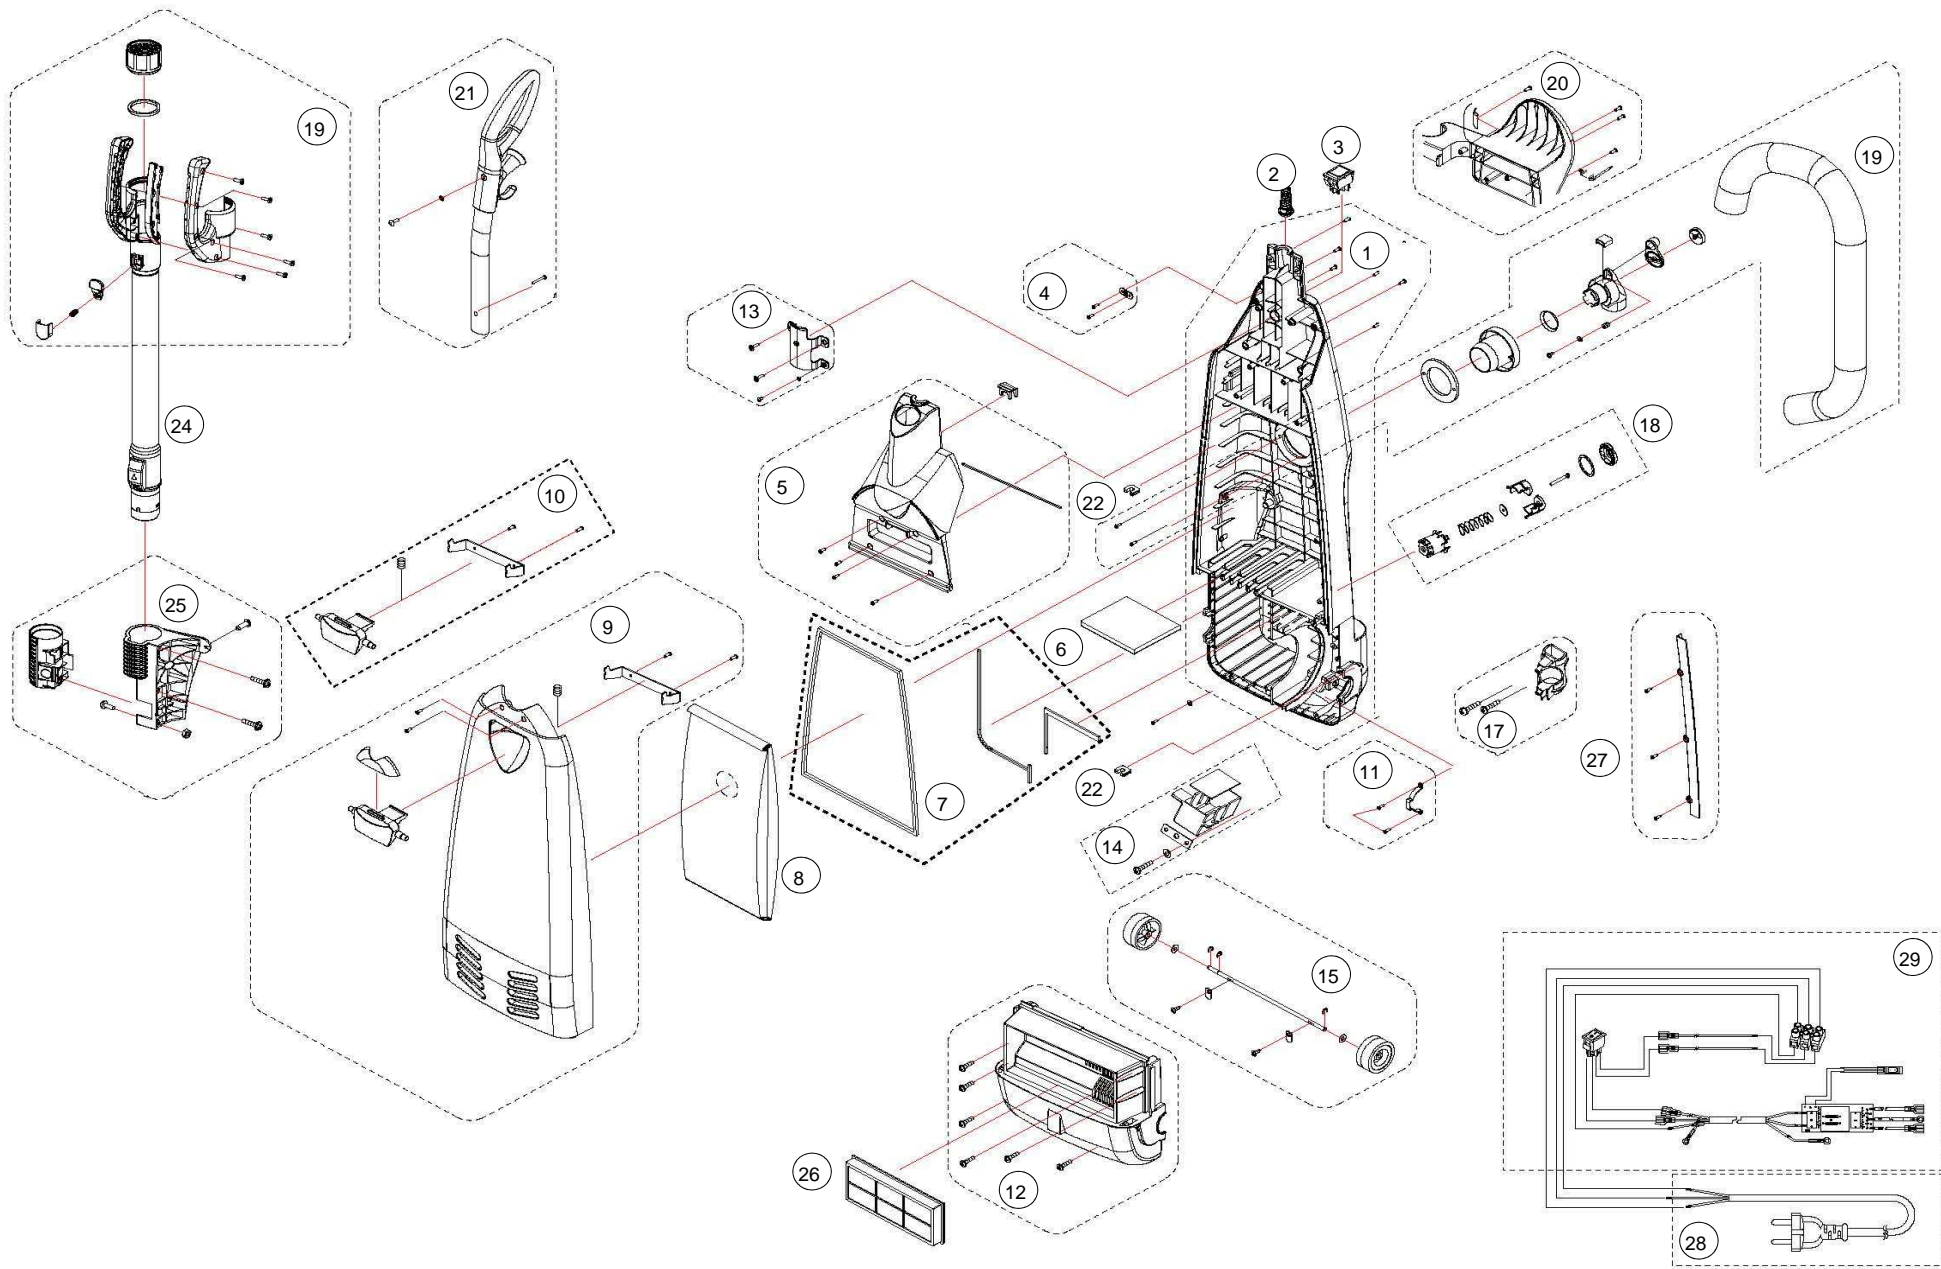

Tacony CFC

VALET SINGLE MOTOR UPRIGHT

Part Reference: 09-1144-0000

Date:	20-Dec-16		
Machine:	VALET SINGLE MOTOR UPRIGHT		
Reference Drawing Number:	09-1142-0000 & 09-1143-0000		
Modified By:	N DOWSE	DESCRIPTION OF CHANGE	ECN #
Revision:	I	UPDATE DESCRIPTION ITEM 19	1182

Ref. No.	Part No.	Part Description	Qty
Page 2			
1	U2-U11-232	DUST COMPARTMENT with carton packaging	1
2	AEA1403582	BOOT STRAIN RELIEF	1
3	008AEB0006	ON/OFF SWITCH	1
4	U2-U11-115	CORD HOLDER COMPLETE	1
5	U2-U11-117	HANDLE HOUSING	5
6	U2-U11-293	SECONDARY FILTE	1
7	U2-U11-111	SEAL COMPLETE	1
8	U2-U11-077	PAPER BAG	1
9	U2-U11-294	DUST COVER COMPLETE	1
10	U2-U11-295	DUST COVER RELEASE HANDLE COMPLETE	1
11	U2-U11-113	SUPPORT STRAP COMPLETE	1
12	U2-U11-112	MOTOR COVER COMPLETE	1
13	U2-U11-116	HANDLE FITTING COMPLETE	1
14	U2-U11-182	BOARD COMPLETE	1
15	AEA0644000	REAR WHEEL ASSEMBLY	1
17	U2-U11-121	ON-BOARD TOOLS HOLDER COMPLETE	1
18	AEA1435582	RELIEF VALVE ASSEMBLY	1
19	U2-U11-090	NOZZLE HOSE AND HANDLE GRIP ASSEMBLY	1
20	U2-U11-114	HOSE HANGER COMPLETE	1
21	U2-U11-161	HANDLE ASSEMBLY COMPLETE	1
22	AEA1563582	CORD HOLDER	1
24	AEAA073858	QUICK-DRAW ATTACHEMENT WAND ASSEMBLY	1
25	U2-U11-124	QUICK-DRAW ATTACHEMENT HOLDER COMPLETE	1
26	AEA1374582	HEPA 10 FILTER	1
27	U2-U11-119	MOTOR COVER HOLDER PLATE COMPLETE	1
28	AEB0243173	POWER CORD UK	1
28A	AEB0263582	POWER CORD EU	1
29	U2-U11-298	CIRCUITBOARD & WIRING ASSEMBLY	1
30	04-3976-0000	6.3 AMP FUSE (NOT SHOWN)	1
Page 3			
1	AEA0873582	NOZZLE HOSE	1
2	AEA0753582	FUNITURE GUARD	1
3	AEB0713582	NOZZLE HOUSING	1
4	U2-U11-296	MOTOR	1
5	AEA1013582	CREVICE TOOL	1
6	AEA1933582	ROUND BRUSH	1
7	U2-U11-129	VENTRED SUPPORT FITTING COMPLETE	1
8	09.104	BELT	1
8a	U2-U11-089	BELT PACK OF 10	1
9	U2-U11-299	PEDAL FRAME COMPLETE	1
10	U2-U11-244	BOTTOM PLATE ASSEMBLY	1
11	AA0514714	PINNED ROLL BRUSH ASSEMBLY	1
12	U2-U11-128	POSITIONING SPRING COMPLETE	1