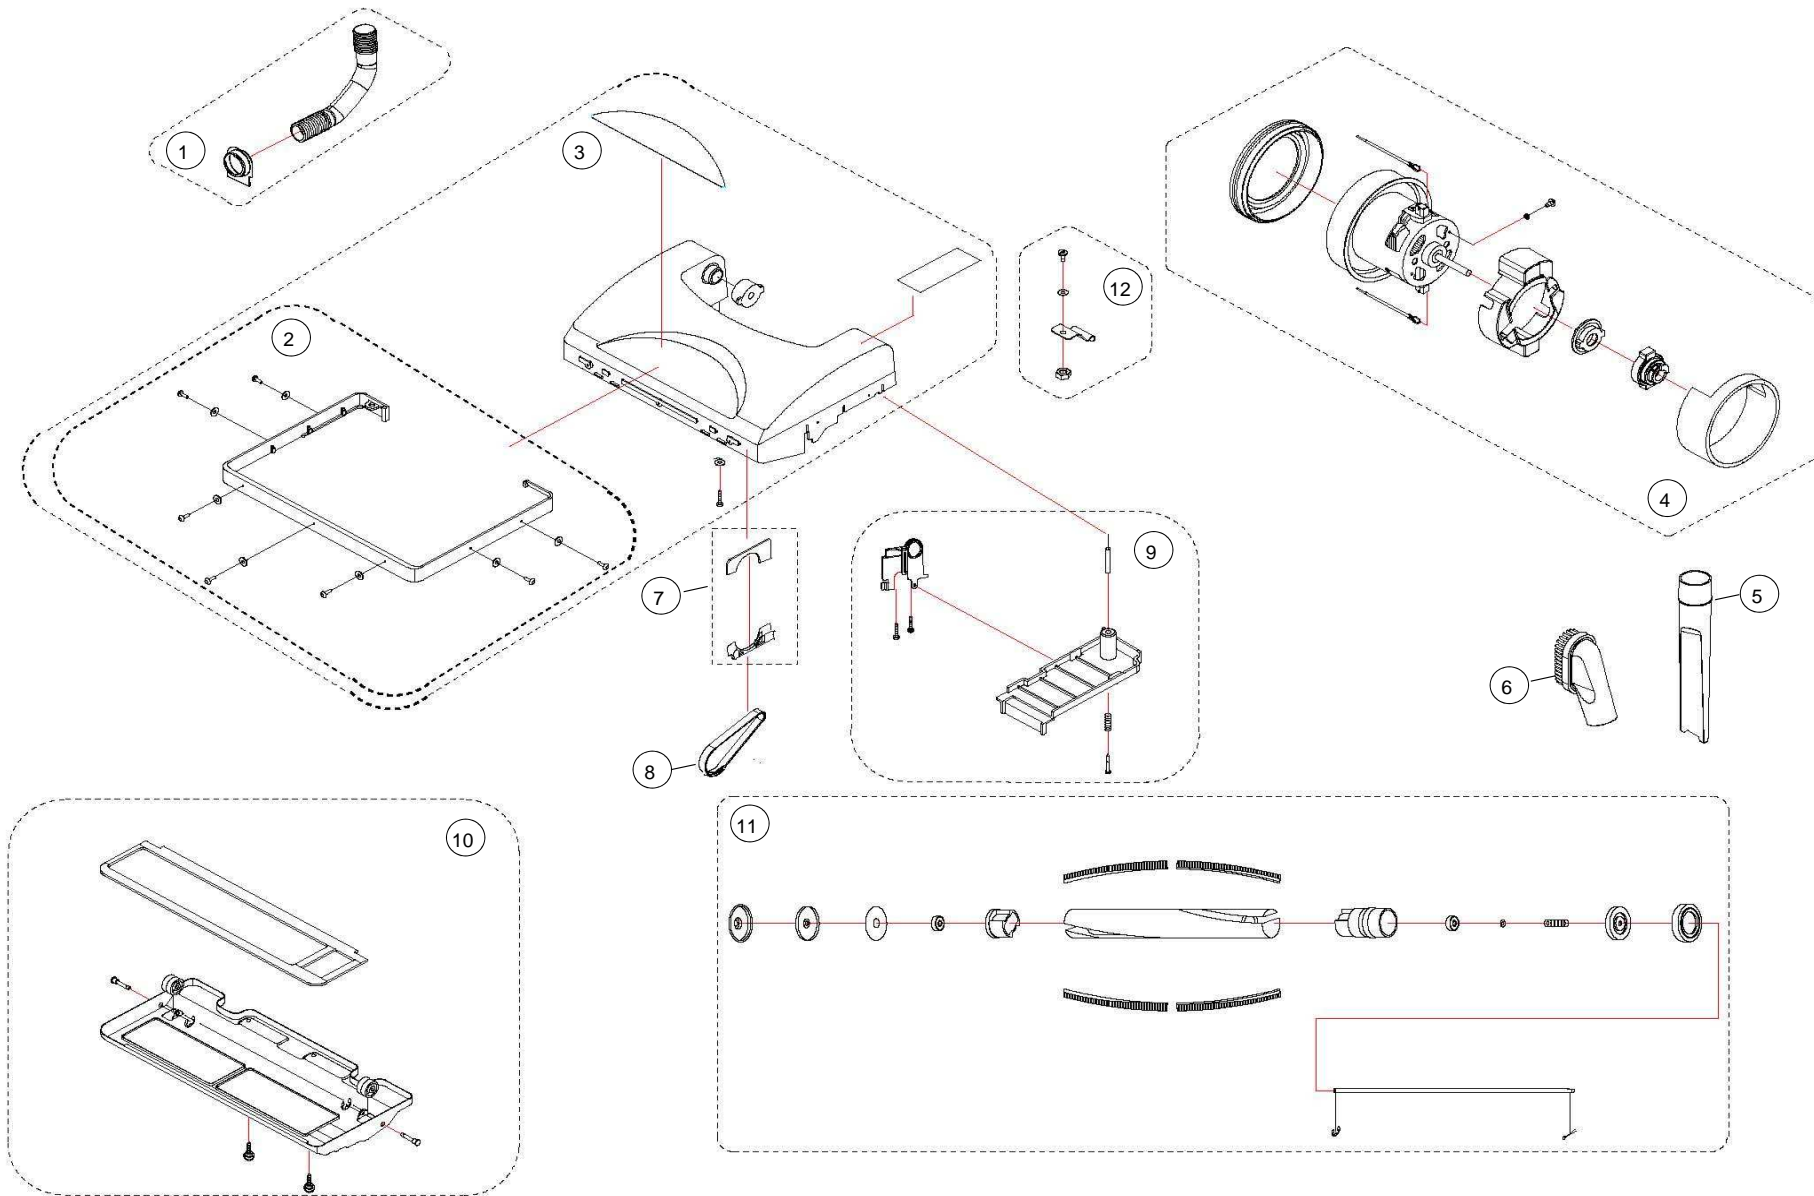

Tacony CFC		VSMU BASE ASSEMBLY	
		Drawing Number: 09-1142-0000	
Date:	16/12/2013		
Machine:	VALET SINGLE MOTOR UPRIGHT		
Reference Parts List:	09-1144-0000		
Modified By:	N DOWSE		
Revision:	A	ECN # N/A